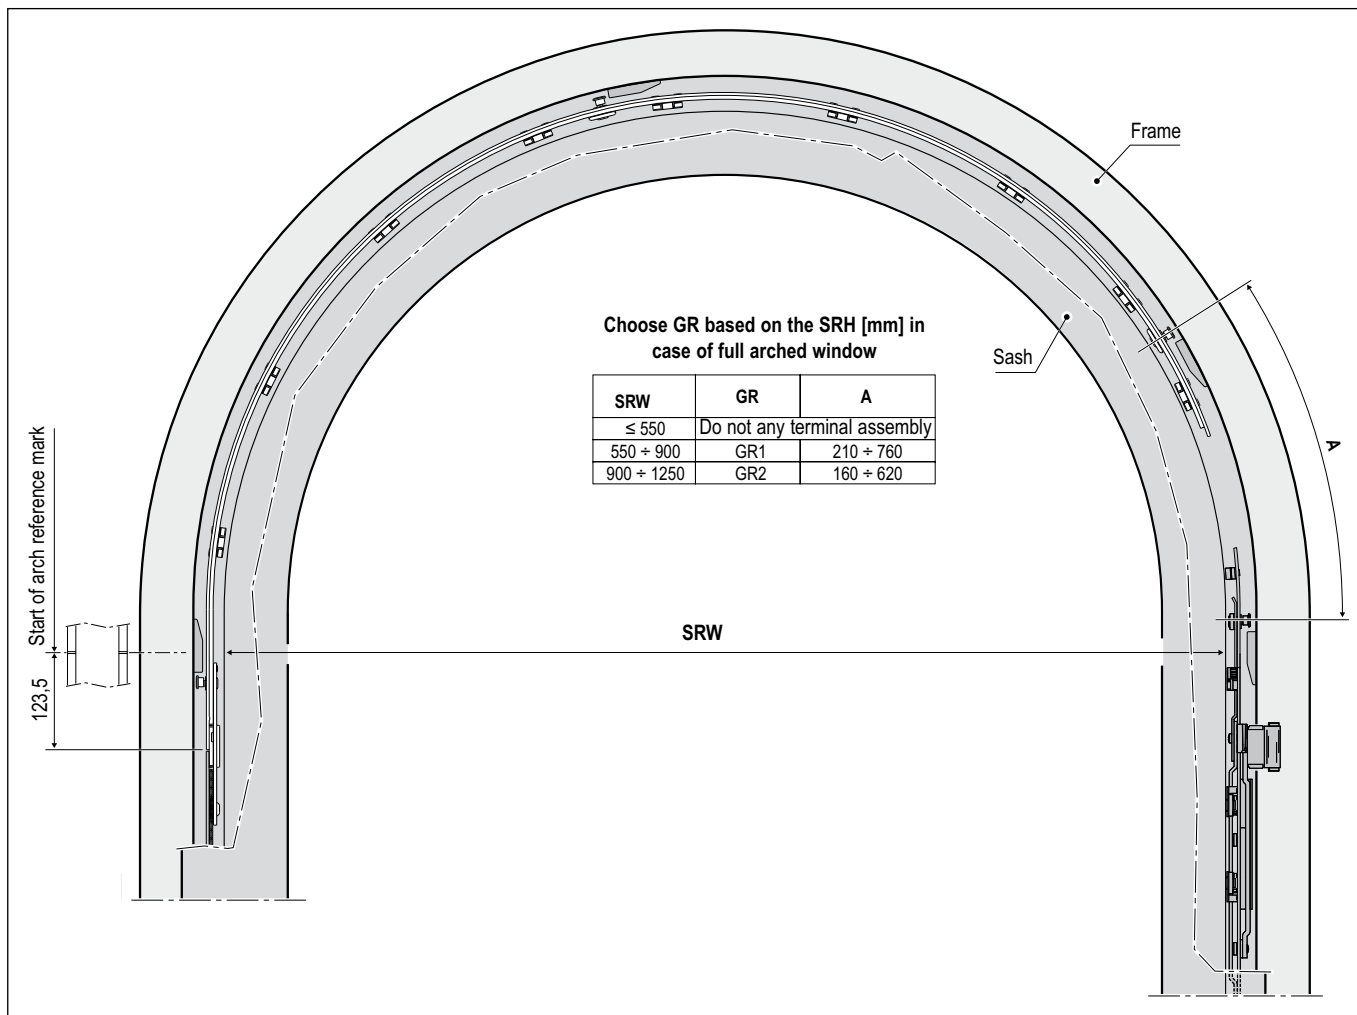

Arched window terminals for espagnolette, single sash

Description

Terminal for arched windows, set up for the connection to the knurled rod of the espagnolette.

Available in two lengths, 822 mm and 1422 mm.

As standard, adjustable mushroom cam $\pm 1,5$ mm in height ± 1 mm in pressure with a 4 mm Allen wrench, 18+18 mm stroke.

Application

Attached above the espagnolette, it allows to add locking points in the arched part of the sash, resulting in significantly improved performance of the window.

Cannot be used in depressed arches, in Gothic arch, the terminal mustn't exceed the top.

Mounting

Connected directly to the espagnolette. For PVC/Aluminium-wood/ Aluminium Euro-groove doors/windows: 3.5/4.3x25 mm screws with thread suited to the material used for frame construction; for wooden doors/windows: 3.5x35 mm to 4x40 mm screws.

Order Specifications

GR	Article			
1	A50193.21.01	820,5	2	60 - 720,5
2	A50193.21.02	1420,5	3	60 - 720,5 - 1318,5

Screw hole position

GR	Ref B-C											
	1°	2°	3°	4°	5°	6°	7°	8°	9°	10°	11°	12°
1	18	106	170	335	500	665	785	816				
2	18	106	170	335	500	665	785	935	1100	1265	1385	1416