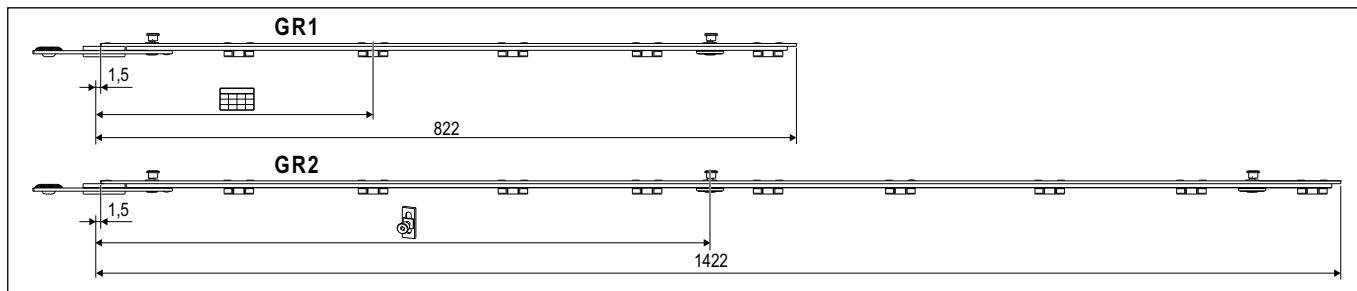

Arched window terminals for espagnolette, single sash

Description

Terminal for arched windows, set up for the connection to the knurled rod of the espagnolette.

Available in two lengths, 822 mm and 1422 mm.

As standard, adjustable mushroom cam $\pm 1,5$ mm in height ± 1 mm in pressure with a 4 mm Allen wrench, 18+18 mm stroke.

Application

Attached above the espagnolette, it allows to add locking points in the arched part of the sash, resulting in significantly improved performance of the window.

Cannot be used in depressed arches, in Gothic arch, the terminal mustn't exceed the top.

Mounting

Connected directly to the espagnolette. For PVC/Aluminium-wood/ Aluminium Euro-groove doors/windows: 3.5/4.3x25 mm screws with thread suited to the material used for frame construction; for wooden doors/windows: 3.5x35 mm to 4x40 mm screws.

Order Specifications

GR	Article			
1	A50193.21.01	820,5	2	60 - 720,5
2	A50193.21.02	1420,5	3	60 - 720,5 - 1318,5

Screw hole position

GR	Ref B-C											
	1°	2°	3°	4°	5°	6°	7°	8°	9°	10°	11°	12°
1	18	106	170	335	500	665	785	816				
2	18	106	170	335	500	665	785	935	1100	1265	1385	1416