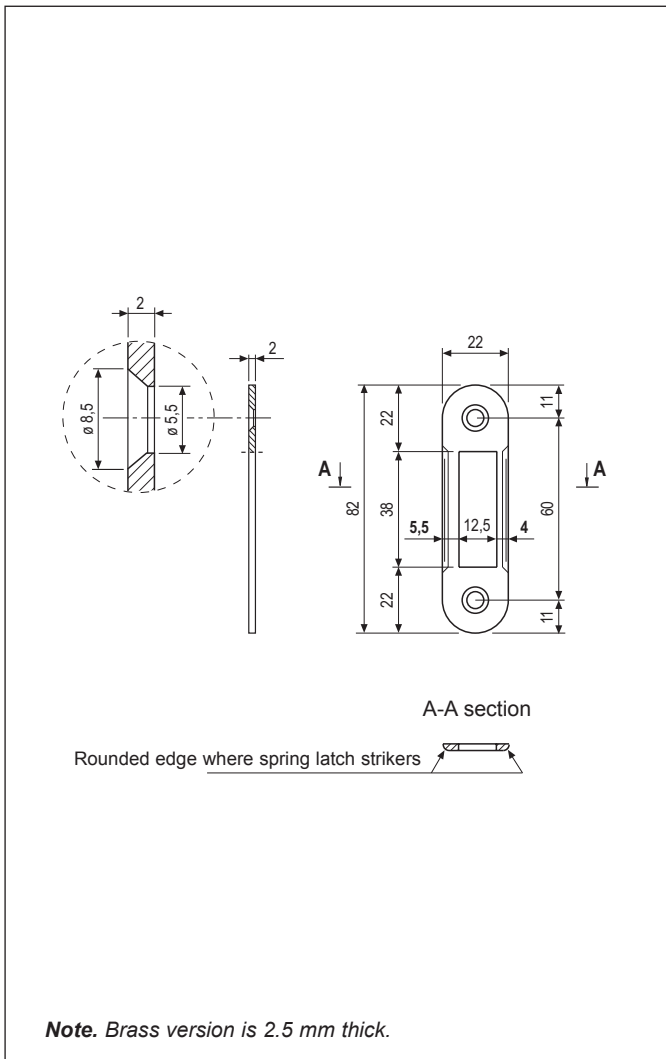

22x82 mm striker - for Mediana Evolution and Centro latch only, round ends

Description

Steel striker with round ends, 22 mm wide, 82 mm long. Suitable for both right and left-handed applications.

Selection & Application

Used in combination with Mediana Evolution and Centro latch only, on rebated doors with timber frame.

Mounting

Mill the frame according to the dimensions shown in the diagram. Install the striker flush with the edge of the frame. Fasten with two 4x25 mm screws.

Order Specifications

Material	SALES CODE		
	Ref.	Model	Finish code
STEEL	B01000	40	XX

Note. Refer to the price list in force to check the availability of the finishes.