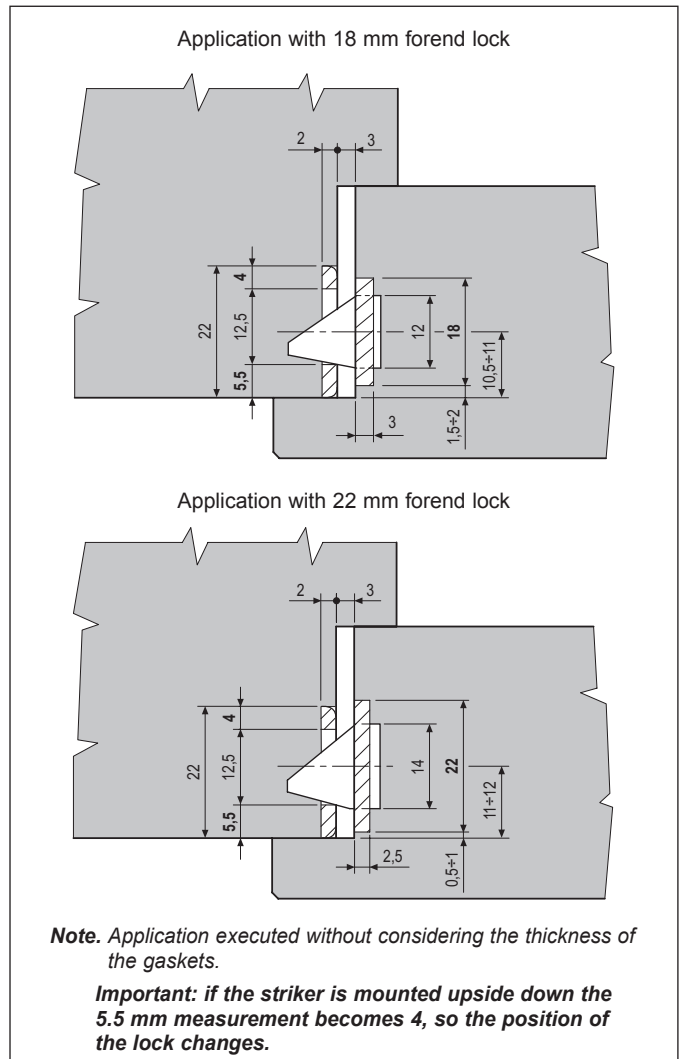

22x82 mm striker - for Mediana Evolution and Centro latch only, round ends

Description

Steel striker with round ends, 22 mm wide, 82 mm long. Suitable for both right and left-handed applications.

Selection & Application

Used in combination with Mediana Evolution and Centro latch only, on rebated doors with timber frame.

Mounting

Mill the frame according to the dimensions shown in the diagram. Install the striker flush with the edge of the frame. Fasten with two 4x25 mm screws.

Order Specifications

Material	SALES CODE		
	Ref.	Model	Finish code
STEEL	B01000	40	XX

Note. Refer to the price list in force to check the availability of the finishes.