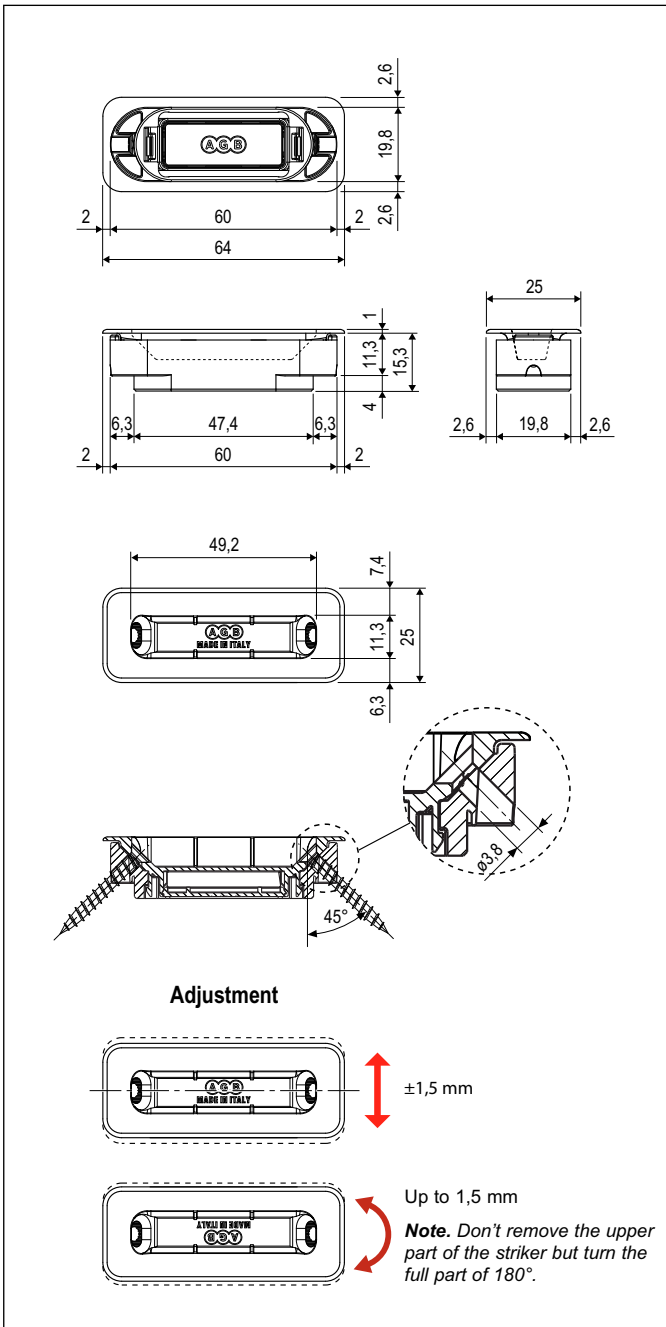

### Description

Minimalist and linear design, it is an adjustable striker in nylon which is very discreetly installed on the door frame.

### Mounting

For mounting, use two screws (3,5x20 mm), hidden in striker niche.

### Order Specifications

Material	Article
STEEL	B02402.28.XX

**Note.** Refer to the price list in force to check the availability of the finishes.