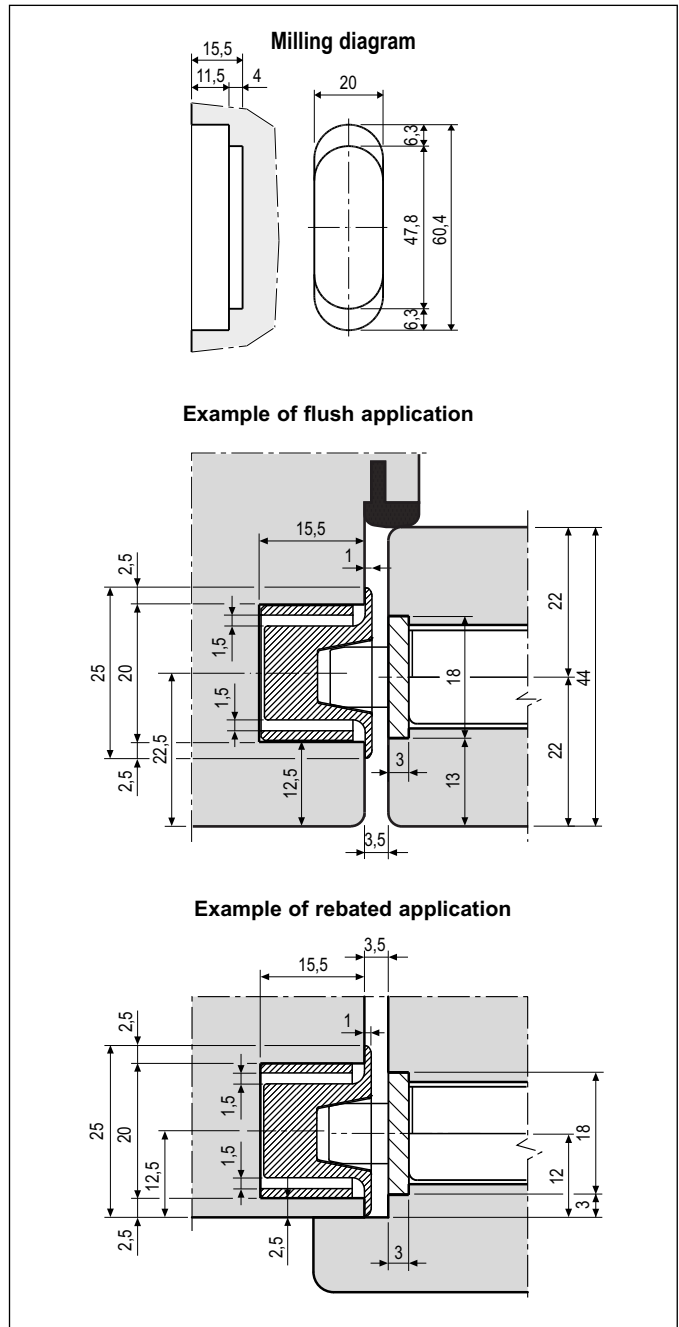

### Description

Minimalist and linear design, it is an adjustable striker in nylon which is very discreetly installed on the door frame.

### Selection and Application

To be coupled on doors with wooden frame (rebated and flush).  
The slanted walls of the striker ensure match with the lock latch, for perfect closing.

### Mounting

For mounting, use two screws (3,5x20 mm), hidden in striker niche.