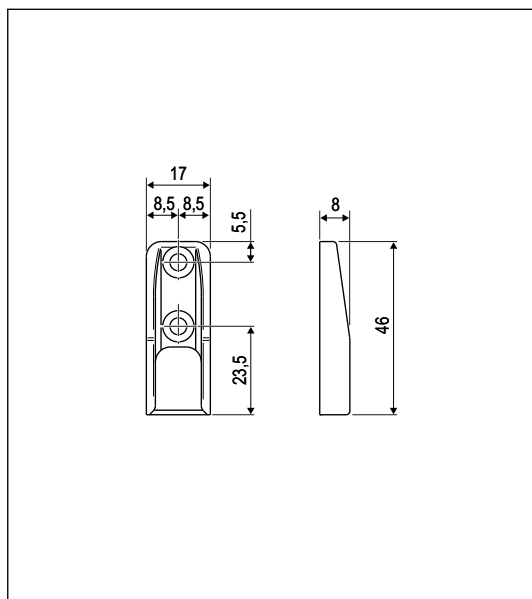

Cam

For Aluminium-wood profiles, seat 18, 22 and 35 mm

Opening system	All
Stroke	18+18 mm
Material	Zamak
Mounting	N° 1 3.5/4.3x25 mm screw, with thread suited to material used for frame construction.

Order Specifications

Article	Dimensions mm
A51401.05.02	17x46x8