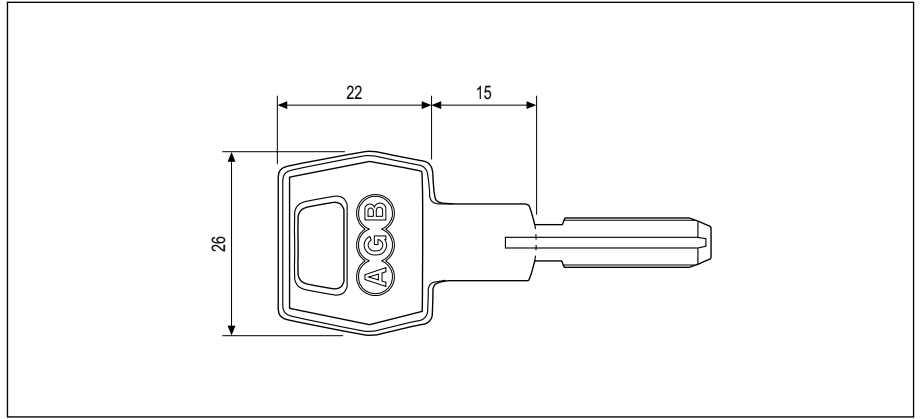

Blank key - Opera Manager

Material	Article
NICKEL SILVER	C94300.02.01