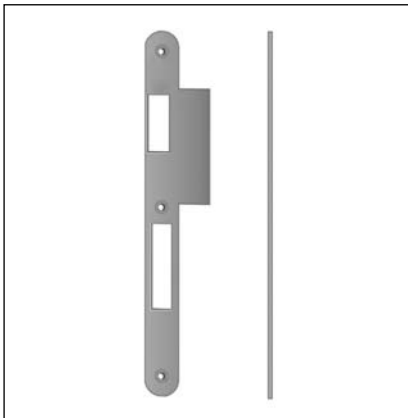

## 22x238 mm striker - with curved lip, for flush doors, non-handed

### Description

Curved lip in contact with the latch to facilitate the closing and reducing the door slamming. For right and left doors.

### Application

To be coupled with Sicurezza SL, Opera SL and Opera DQ SL locks, on internal or main flush doors with 38 mm timber frame.

### Mounting

Use 4,5x25 mm screws.