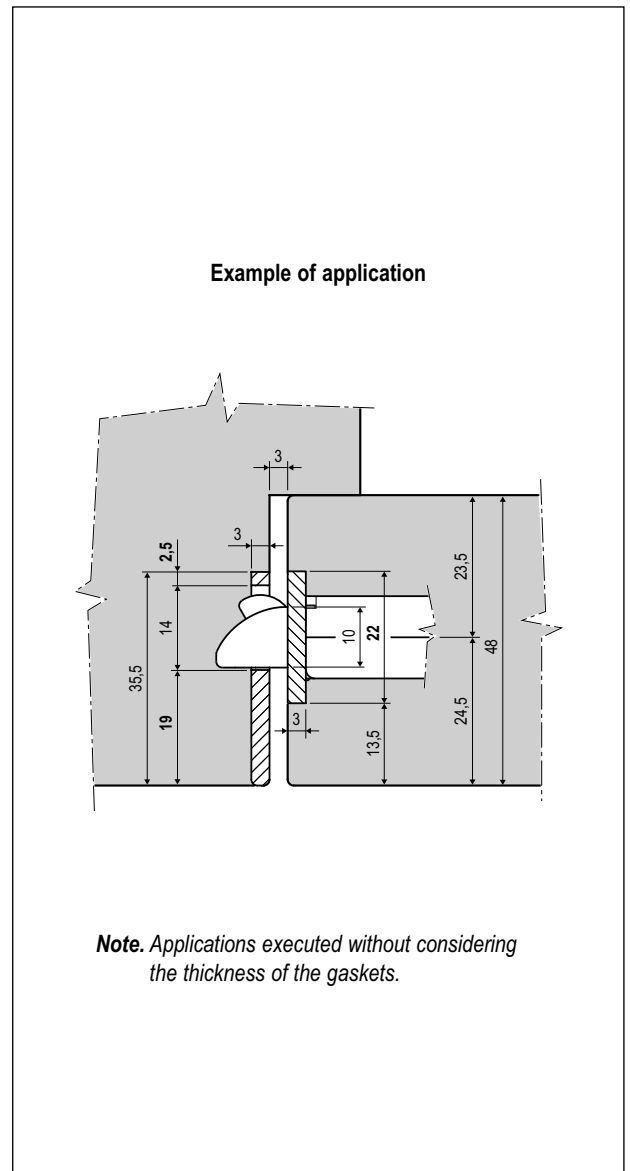

### Description

Curved lip in contact with the latch to facilitate the closing and reducing the door slamming. For right and left doors.

### Application

To be coupled with Sicurezza SL, Opera SL and Opera DQ SL locks, on internal or main flush doors with 38 mm timber frame.

### Mounting

Use 4,5x25 mm screws.