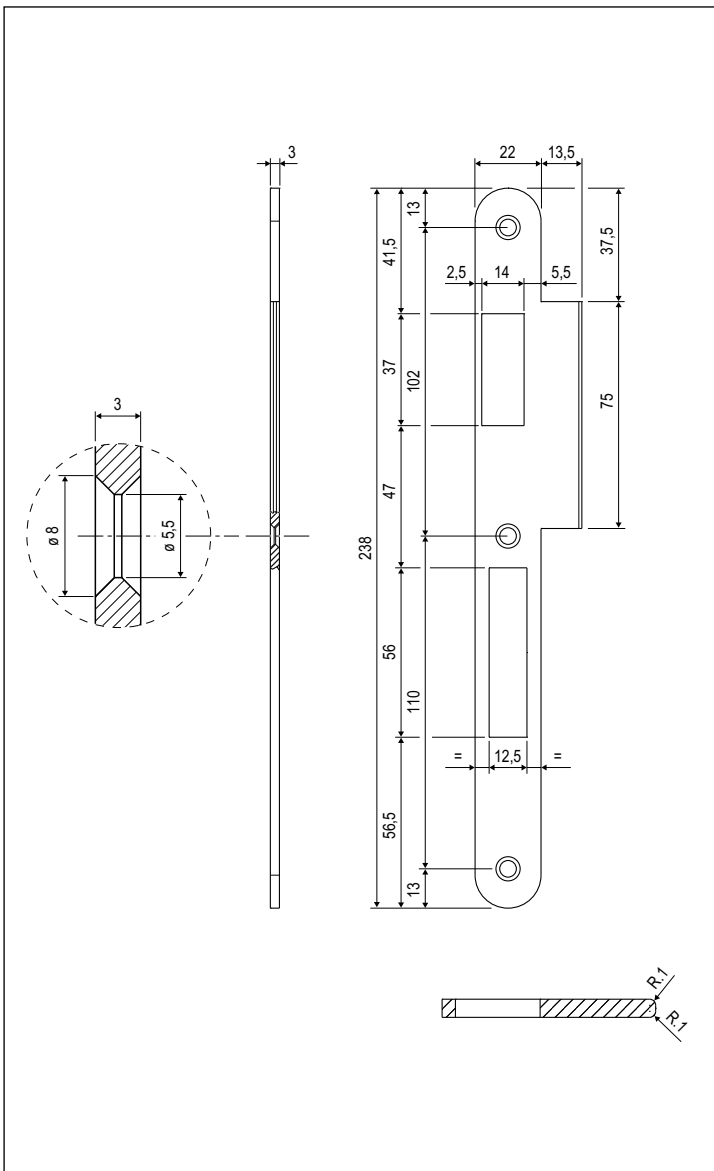

## 22x238 mm striker - with curved lip, for flush doors, non-handed

### Description

Curved lip in contact with the latch to facilitate the closing and reducing the door slamming. For right and left doors.

### Application

To be coupled with Sicurezza SL, Opera SL and Opera DQ SL locks, on internal or main flush doors with 38 mm timber frame.

### Mounting

Use 4,5x25 mm screws.