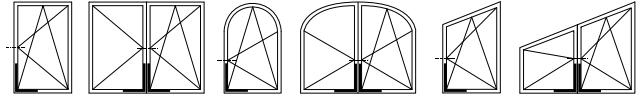

185x125 with double cam extendable and non extendable

Description

Closing element to use in conjunction with the espagnolette in the PVC systems.
 As standard, adjustable mushroom cam $\pm 1,5$ mm in height and ± 1 mm in pressure with a 4 mm Allen wrench, 18+8 mm stroke.
 In the non extendable version, suitable for narrow sashes, minimum SRW is 267 mm.

Application

It is used in combination with the espagnolette in the PVC systems with sash closing function on the bottom transom and for tilt operations, using the anti-burglar striker between the two cams.
 The non extendable version makes it possible to create sashes up to SRW=311 mm with inside corner hinge, 277 mm by removing the zamak end part of the corner hinge.
 It can be used with both fixed and variable espagnolettes and bolts.

Screw hole position

	Ref A-B	Ref A-D
1°	107	97
2°	131	167
3°	-	191

Order Specifications

Ref.	Article				
①	A50320.02.01	347-1204	610-2510	123,5x183,5	1
②	A50320.02.00	277-1204	610-2510	123,5x183,5	1