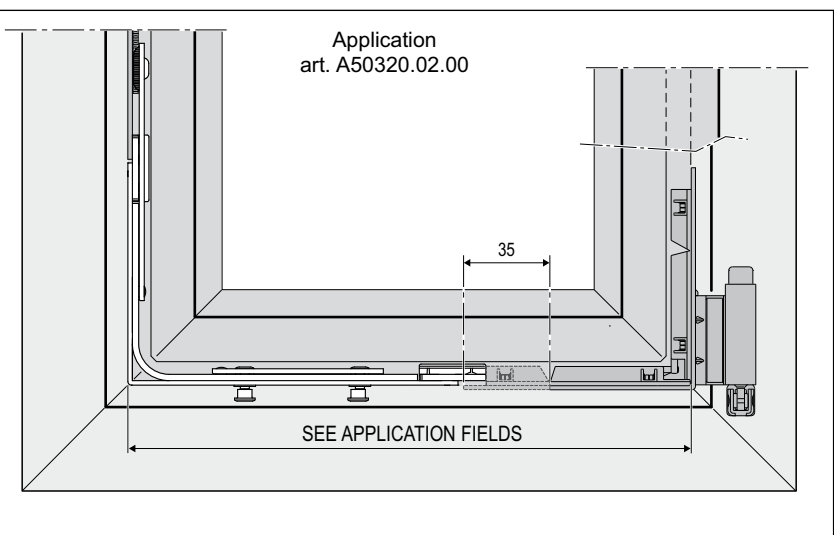

185x125 with double cam extendable and non extendable

Description

Closing element to use in conjunction with the espagnolette in the PVC systems.
 As standard, adjustable mushroom cam $\pm 1,5$ mm in height and ± 1 mm in pressure with a 4 mm Allen wrench, 18+8 mm stroke.
 In the non extendable version, suitable for narrow sashes, minimum SRW is 267 mm.

Application

It is used in combination with the espagnolette in the PVC systems with sash closing function on the bottom transom and for tilt operations, using the anti-burglar striker between the two cams.
 The non extendable version makes it possible to create sashes up to SRW=311 mm with inside corner hinge, 277 mm by removing the zamak end part of the corner hinge.
 It can be used with both fixed and variable espagnolettes and bolts.

Mounting

3.5/4.3x25 mm screws, with thread suited to material used for frame construction.

Application range of the connectable components [mm]

	Extendable	Non-extendable
	SRW Min. hinge	
	381	311
	347	277

Screw hole position

	Ref A-B	Ref A-D
1°	107	97
2°	131	167
3°	-	191

Order Specifications

Ref.	Article				
①	A50320.02.01	347-1204	610-2510	123,5x183,5	1
②	A50320.02.00	277-1204	610-2510	123,5x183,5	1