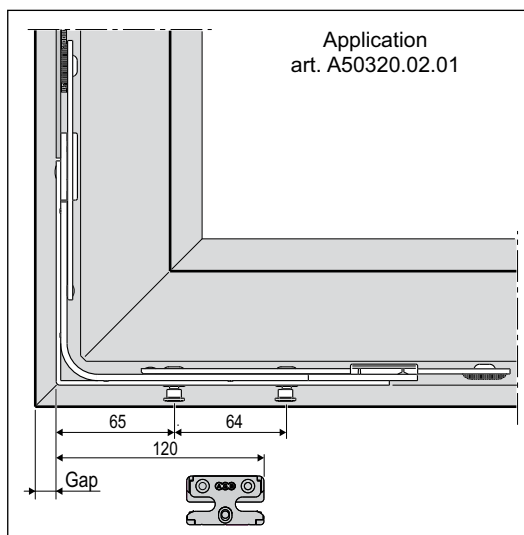

185x125 with double cam extendable and non extendable

Description

Closing element to use in conjunction with the espagnolette in the PVC systems.
 As standard, adjustable mushroom cam $\pm 1,5$ mm in height and ± 1 mm in pressure with a 4 mm Allen wrench, 18+8 mm stroke.
 In the non extendable version, suitable for narrow sashes, minimum SRW is 267 mm.

Mounting

3.5/4.3x25 mm screws, with thread suited to material used for frame construction.

Application range of the connectable components [mm]

	Extendable	Non-extendable
	SRW Min. hinge	
	381	311
	347	277

Screw hole position

	Ref A-B	Ref A-D
1°	107	97
2°	131	167
3°	-	191

Order Specifications

Ref.	Article				
①	A50320.02.01	347-1204	610-2510	123,5x183,5	1
②	A50320.02.00	277-1204	610-2510	123,5x183,5	1