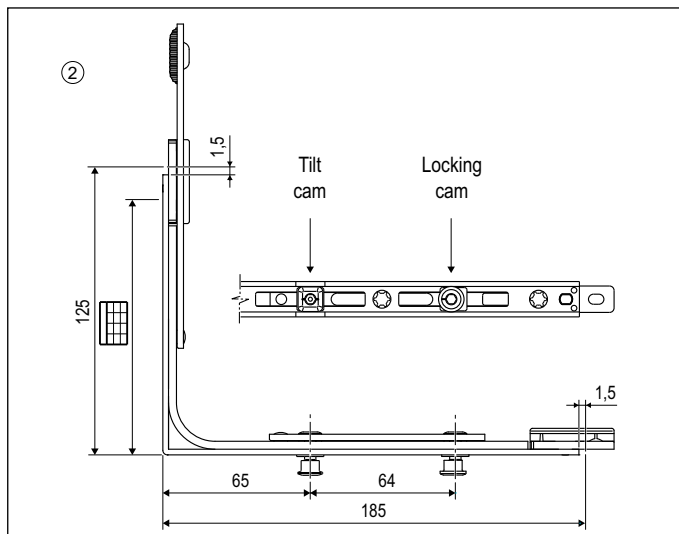

185x125 with double cam extendable and non extendable

Description

Closing element to use in conjunction with the espagnolette in the PVC systems.
 As standard, adjustable mushroom cam $\pm 1,5$ mm in height and ± 1 mm in pressure with a 4 mm Allen wrench, 18+8 mm stroke.
 In the non extendable version, suitable for narrow sashes, minimum SRW is 267 mm.

Application

It is used in combination with the espagnolette in the PVC systems with sash closing function on the bottom transom and for tilt operations, using the anti-burglar striker between the two cams.
 The non extendable version makes it possible to create sashes up to SRW=311 mm with inside corner hinge, 277 mm by removing the zamak end part of the corner hinge.
 It can be used with both fixed and variable espagnolettes and bolts.

Mounting

3.5/4.3x25 mm screws, with thread suited to material used for frame construction.

Application range of the connectable components [mm]

	Extendable	Non-extendable
	SRW Min. hinge	
	381	311
	347	277

Screw hole position

	Ref A-B	Ref A-D
1°	107	97
2°	131	167
3°	-	191

Order Specifications

Ref.	Article				
①	A50320.02.01	347-1204	610-2510	123,5x183,5	1
②	A50320.02.00	277-1204	610-2510	123,5x183,5	1