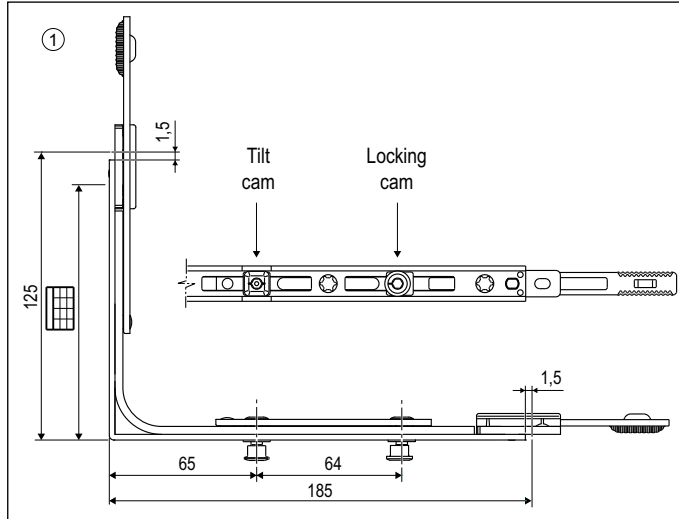

185x125 with double cam extendable and non extendable

Description

Closing element to use in conjunction with the espagnolette in the PVC systems.
 As standard, adjustable mushroom cam $\pm 1,5$ mm in height and ± 1 mm in pressure with a 4 mm Allen wrench, 18+8 mm stroke.
 In the non extendable version, suitable for narrow sashes, minimum SRW is 267 mm.

Application

It is used in combination with the espagnolette in the PVC systems with sash closing function on the bottom transom and for tilt operations, using the anti-burglar striker between the two cams.
 The non extendable version makes it possible to create sashes up to SRW=311 mm with inside corner hinge, 277 mm by removing the zamak end part of the corner hinge.
 It can be used with both fixed and variable espagnolettes and bolts.

Mounting

3.5/4.3x25 mm screws, with thread suited to material used for frame construction.

Application range of the connectable components [mm]

	Extendable	Non-extendable
	SRW Min. hinge	
	381	311
	347	277

Screw hole position

	Ref A-B	Ref A-D
1°	107	97
2°	131	167
3°	-	191

Order Specifications

Ref.	Article				
①	A50320.02.01	347-1204	610-2510	123,5x183,5	1
②	A50320.02.00	277-1204	610-2510	123,5x183,5	1