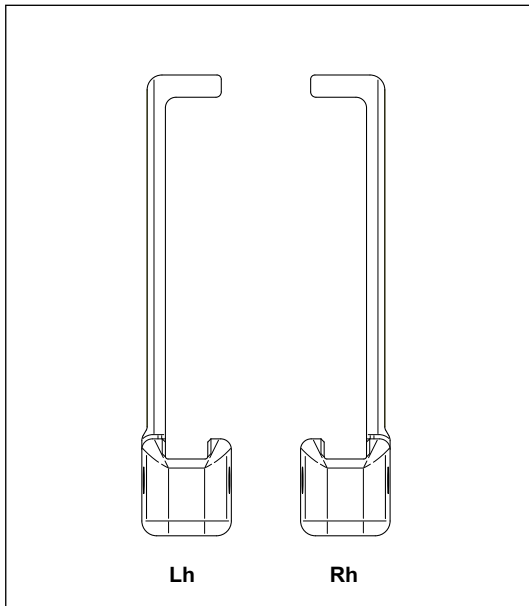

Covers for corner support

Corner support, one piece

Order Specifications

Article	Type
A51324.01.XX	rh
A51324.02.XX	lh

Can be used in combination with both PVC female hinges, and corner hinges compatible with auto-jig hinge supports.