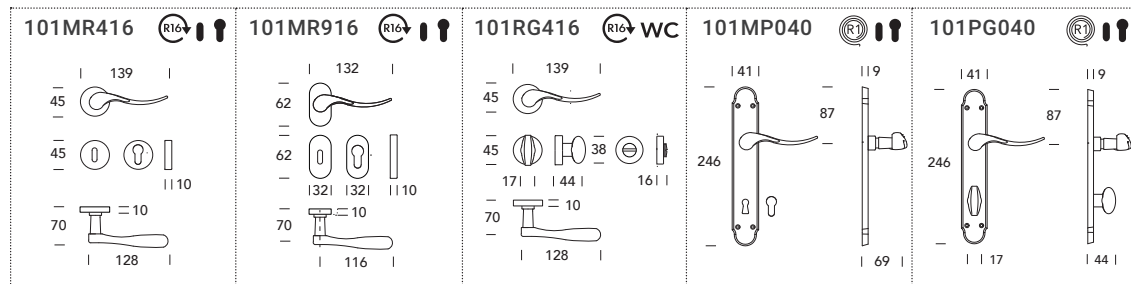

BG
Bronzato graffiato
Scratched bronzed

Coordinated Design

Ottone
Brass

R16 System

R1 System

Foro Chiave
Keyhole

Foro Yale
E. profile cylinder

● round