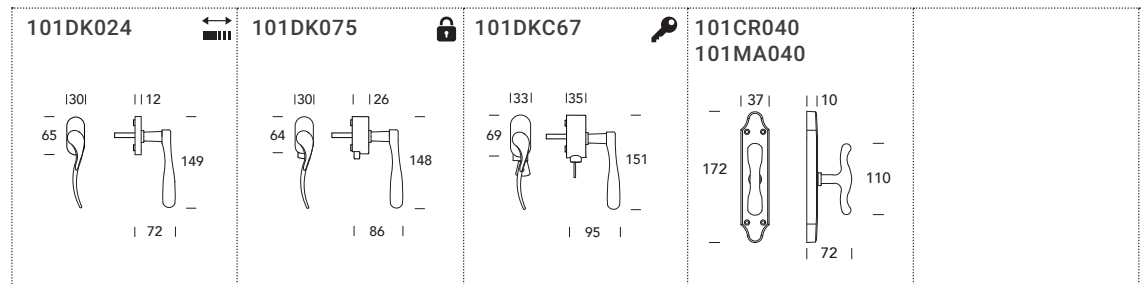

WC Nottolino bagno
Bathroom turn

Autoregolante
Self adjusting

SECURBLOCK

SECURKEY