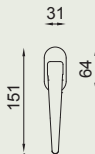

dnd handles
with care

cloe

VIS CL12

FINE CL40

VIS CL22V

🔒 CL22TS

CL27 - 300 mm

CL29 - 500 mm