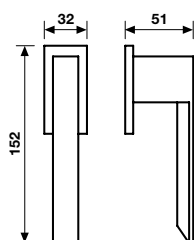

H 1045 F RS B-41

Movimento

8 scatti
Movement
8 click positions

Cromo	869159
Cromosat	792754
Cromosat/Cromo	788887
Nikelnero	838070

A richiesta: disponibile il movimento 30-35-45-50 mm.
On request: available also for spindle length 30-35-45-50 mm.

Maniglia da finestra su rosetta fine.
Window handles on slim rosette.

In abbinamento sono disponibili / In combination with

K 1228	Maniglione / Pull handle
K 169	Maniglione / Pull handle
K 1230	Maniglia per incasso / Inset handle
K 1232	Maniglia per incasso / Inset handle
K 1143 / K 1143 Y	Bocchetta / Escutcheon
K 1143 CP / K 1143 CP Y	Bocchetta per RG8 / Escutcheon for RG8
K 1225 R6-7-8 BZG - 50/75	Chiusura privacy BZG / Bathroom privacy set
K 1225 RB6-7-8 BZG - 50/75	Chiusura privacy BZG / Bathroom privacy set
K 1225 RG6-7-8 BZG - 50/75	Chiusura privacy BZG per RG8 / Bathroom privacy set for RG8

* = EAN e prezzo su richiesta / * = EAN code and price on request
- = non disponibile / - = not available