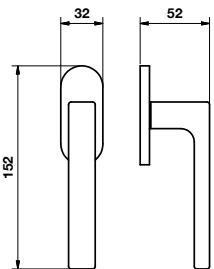

H 1049 F RS B T-41

Movimento
8 scatti
Movement
8 click positions

Cromo	868596
Cromosat	868602
Light black	868619
Neropaco	868626

A richiesta: disponibile il movimento 30-35-45-50 mm.
On request: available also for spindle length 30-35-45-50 mm.

Maniglia da finestra su rosetta fine.
Window handles on slim rosette.

In abbinamento sono disponibili / In combination with

K 1121 / K 1121 Y	Bocchetta / Escutcheon
K 1145 / K 1145 Y	Bocchetta stretta / Narrow escutcheon
K 1713 / K 1713 Y	Bocchetta per RG8 / Escutcheon for RG8
K 1704 RG-7-8 BZG - 50/85	Chiusura privacy BZG / Bathroom privacy set
K 1704 RS6-7-8 BZG - 50/85	Chiusura privacy BZG / Bathroom privacy set
K 1704 RB6-7-8 BZG - 50/85	Chiusura privacy BZG / Bathroom privacy set
K 1123 RG6-7-8 BZG - 50/75	Chiusura privacy BZG per RG8 / Bathroom privacy set for RG8

* = EAN e prezzo su richiesta / * = EAN code and price on request
- = non disponibile / - = not available