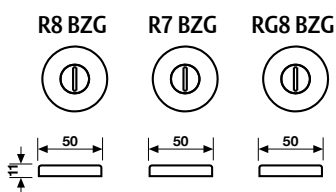

R7 BZG	R7 BZG	RG8 BZG
Cromosat	*	*	*
Bronzop	*	*	*
Nikelnero	*	*	*
Neropaco	*	*	*

Disponibile anche in versione antincendio secondo normativa Ö-NORM B 3859:2011 Digit 3 7 - B 0 - 0 U.
Available also in the fire-proof version according Ö-NORM B 3859:2011 Digit 3 7 - B 0 - 0 U standards.