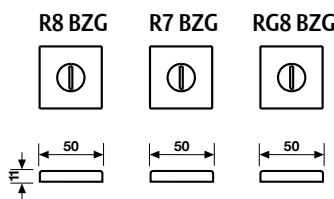

H 1066 R8

	R8 BZG	R7 BZG	RG8 BZG
Orsatop	*	*	*
Cromosat	*	*	*
Nikelnero	*	*	*
Titanium - PVD	*	*	*