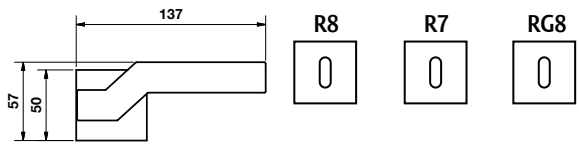

Dimensioni / Sizes   **Finitura / Finish**   EAN R8   EAN R7   EAN RG8   Coppia / Set

Orsatop	847249	*	*
Cromosat	847225	*	*
Nikelnero	847232	*	*
Titanium - PVD	847256	*	*