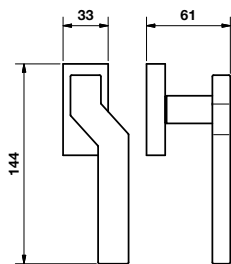

## Dimensioni / Sizes

On request: available also 8 click positions (only spindle length 41 mm).

**A richiesta: disponibile il movimento 30-35-45-50 mm.**

On request: available also for spindle length 30-35-45-50 mm.

**Maniglia da finestra su rosetta fine.**

Window handles on slim rosette.