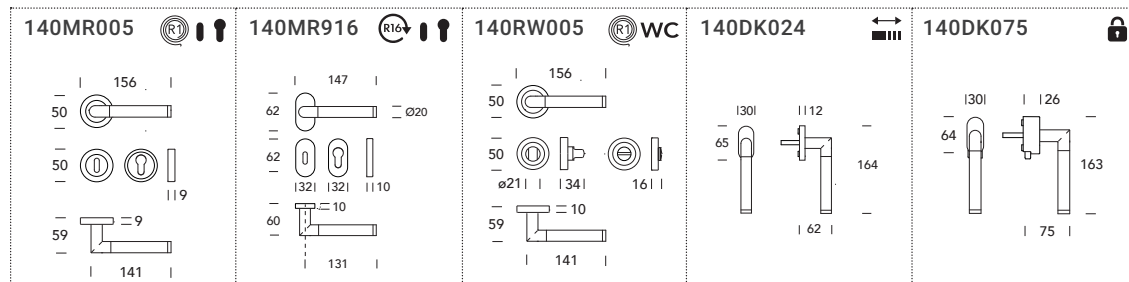

Coordinated Design

Ottone Brass

R1 SYSTEM EN 1906

R16 System

Foro Chiave Keyhole

Foro Yale E. profile cylinder

● round

WC Nottolino bagno Bathroom turn