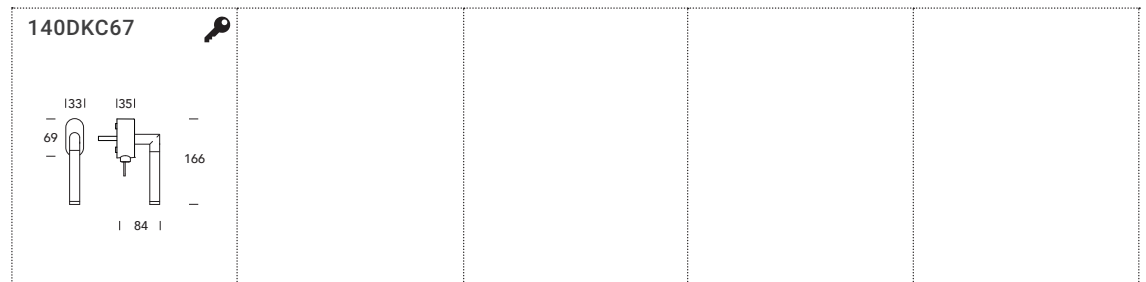

Coordinated Design

Ottone Brass

R1 SYSTEM EN 1906

R16 System

Foro Chiave Keyhole

Foro Yale E. profile cylinder

● round

WC Nottolino bagno Bathroom turn