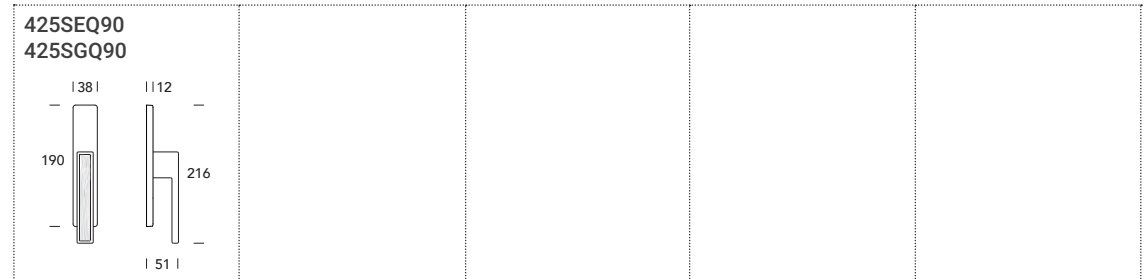

TeknoMetal |
 R16 System |
 Foro Chiave Keyhole |
 Foro Yale E. profile cylinder |
 WC Nottolino bagno Bathroom turn |
 square

8 Scatti 8 Positions |
 SECURBLOCK |
 SECURKEY |
 Inserto in legno Wood Insert