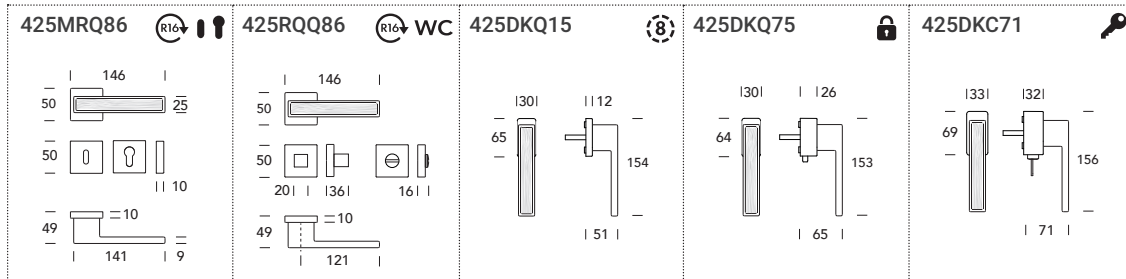

TeknoMetal |
 R16 System |
 Foro Chiave Keyhole |
 Foro Yale E. profile cylinder |
 WC Nottolino bagno Bathroom turn |
 square

8 Scatti 8 Positions |
 SECURBLOCK |
 SECURKEY |
 Inserto in legno Wood Insert