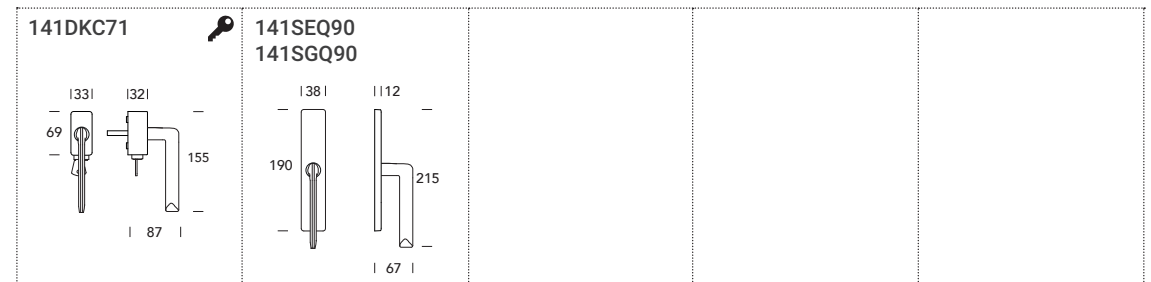

Finiture Finishes

ZSC
Satinato Cromato
Satin Chrome

ZCR
Cromato
Chrome

NR
Nero opaco RAL 9005
Matt black RAL 9005

Coordinated Design

TeknoMetal |
 R16 System |
 Foro Chiave Keyhole |
 Foro Yale E. profile cylinder |
 WC Nottolino bagno Bathroom turn |
 square