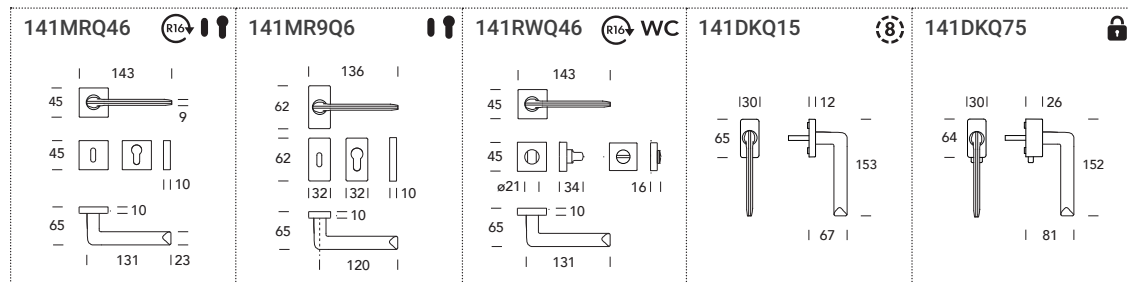

Finiture Finishes

ZSC
Satinato Cromato
Satin Chrome

ZCR
Cromato
Chrome

NR
Nero opaco RAL 9005
Matt black RAL 9005

Coordinated Design

TeknoMetal |
 R16 System |
 Foro Chiave Keyhole |
 Foro Yale E. profile cylinder |
 WC Nottolino bagno Bathroom turn |
 square