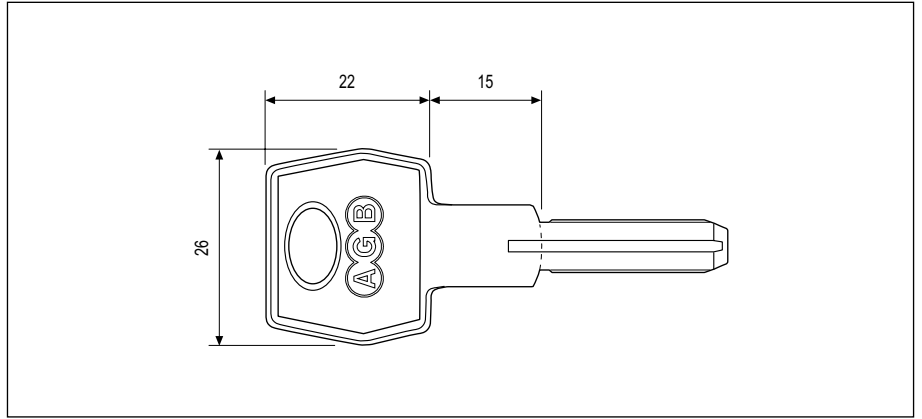

# Blank key - Opera Service

Material	Article
NICKEL SILVER	C94300.03.01