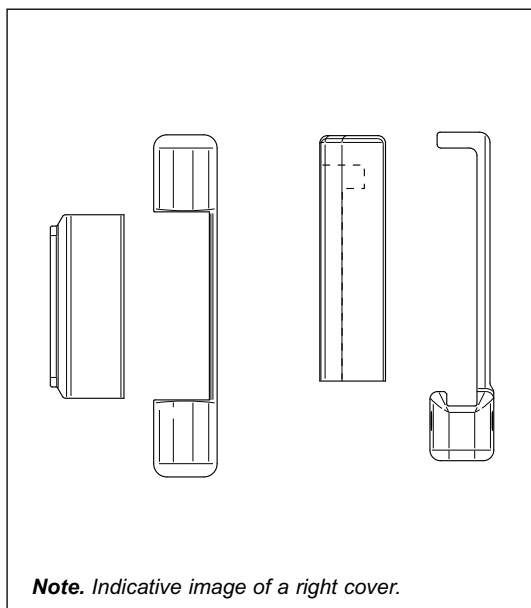

## Covers kit for corner hinge

### Order Specifications - Kit

Article	Type
A51302.01.XX	rh
A51302.02.XX	lh

**Note.** Refer to the price list in force to check the availability of the finishes.