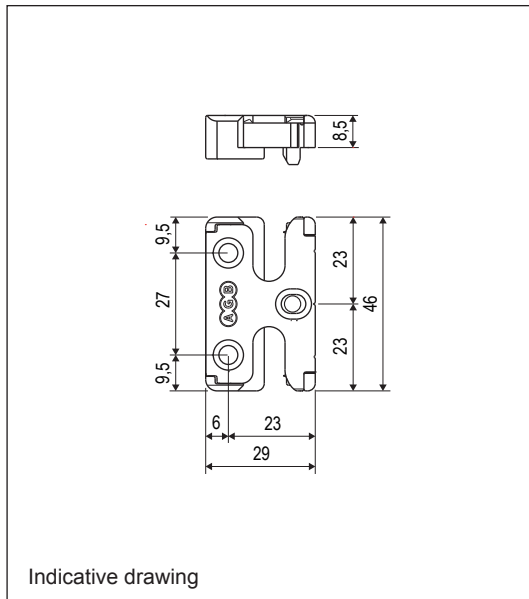

## For PVC profiles

Opening system	All
Stroke	18+18 mm
Material	Steel
Mounting	N° 3 3.5/4.3x25 mm screws, with thread suited to material used for frame construction.

## Order Specifications

Article	Dimensions mm
A52300.XX.22	29x46x8,5