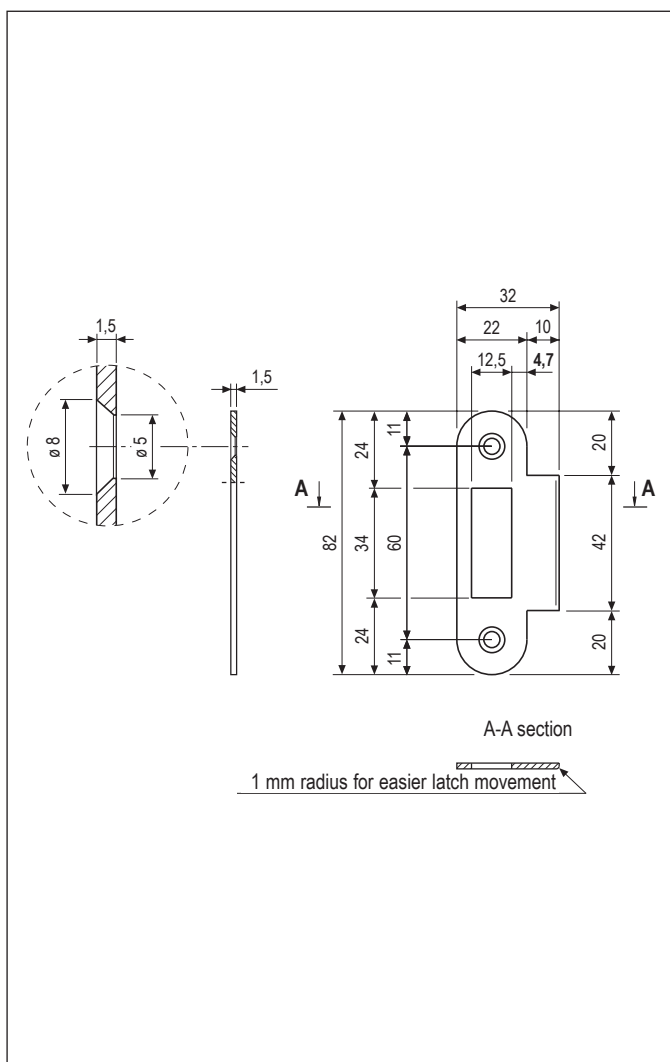

# 22x82 mm striker - for Mediana Evolution and Centro latch only, round ends with square lip

### Description

Steel or brass striker with round ends, 22 mm wide, 82 mm long. 10 mm square lip for jamb protection in area where spring latch strikers. Suitable for both right and left-handed applications.

### Mounting

Mill the frame according to the dimensions shown in the diagram. Install the striker with the lip flush with the edge of the frame. Fasten with two 4x25 mm screws.