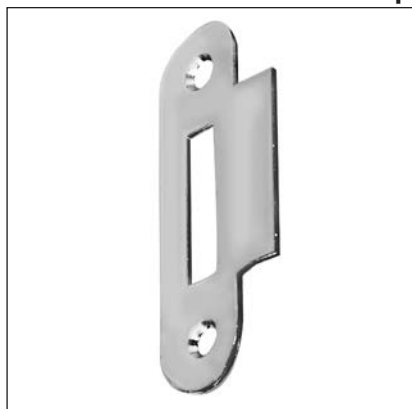

# 22x82 mm striker - for Mediana Evolution and Centro latch only, round ends with square lip

### Description

Steel or brass striker with round ends, 22 mm wide, 82 mm long. 10 mm square lip for jamb protection in area where spring latch strikers. Suitable for both right and left-handed applications.

### Application

Used in combination with Mediana Evolution and Centro latch only, on flush doors with timber frame.

### Mounting

Mill the frame according to the dimensions shown in the diagram. Install the striker with the lip flush with the edge of the frame. Fasten with two 4x25 mm screws.