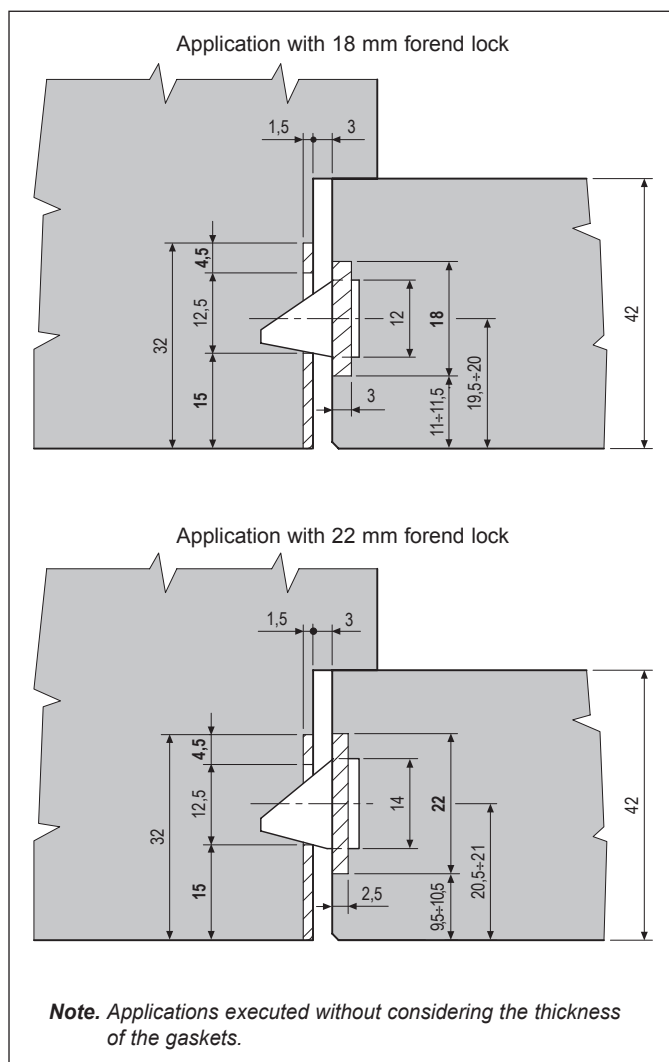

# 22x82 mm striker - for Mediana Evolution and Centro latch only, round ends with square lip

### Description

Steel or brass striker with round ends, 22 mm wide, 82 mm long. 10 mm square lip for jamb protection in area where spring latch strikers. Suitable for both right and left-handed applications.

### Mounting

Mill the frame according to the dimensions shown in the diagram. Install the striker with the lip flush with the edge of the frame. Fasten with two 4x25 mm screws.