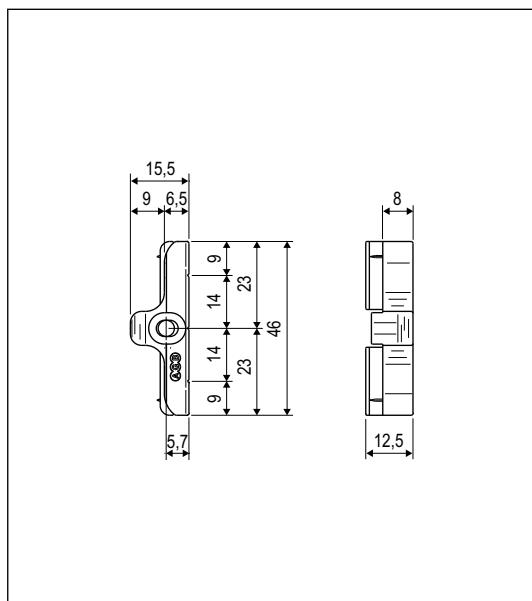

Cam

For PVC profiles

Opening system	All
Stroke	18+18 mm
Material	Zamak
Mounting	N° 1 3.5/4.3x25 mm screw, with thread suited to material used for frame construction.

Order Specifications

Article	Dimensions mm
A52300.XX.02	15,5x46x8