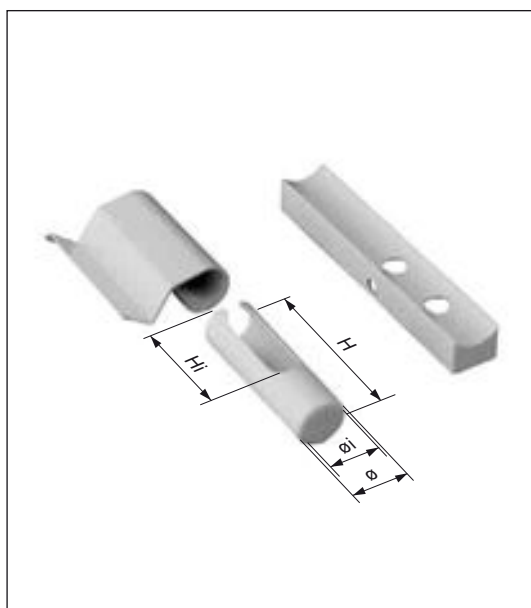

Covers

For COMPOSIT model adjustable hinges

Order Specifications

Material	Article	Type
ABS	E01164.01.XX	r.h.
	E01164.02.XX	l.h.

NB. Refer to the price list in force to check the availability of the finishes.