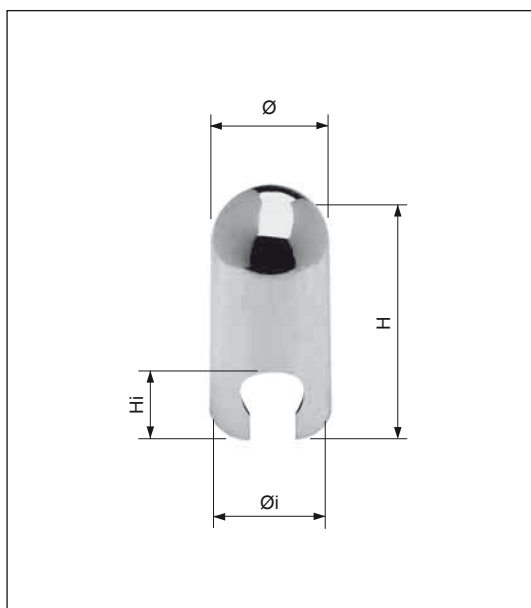

Covers

Rounded head, for mod. 119-113-116-117-118-120-156, surface-mounted on timber systems

Order Specifications

Material	Article	\varnothing	\varnothing_i	H	H_i
ABS	E00137.13.XX	15	13	30	10
	E00137.14.XX	15,5	14	32,5	11

NB. Refer to the price list in force to check the availability of the finishes.

Covers

Rounded head, for mod. 119-113-116-117-118-120-156, surface-mounted on timber systems

Order Specifications

Material	Article	\varnothing	\varnothing_i	H	H_i
ALUMINIUM	E21000.13.XX	14	13	30	10,5
	E21001.14.XX	15	14	32,5	12,5