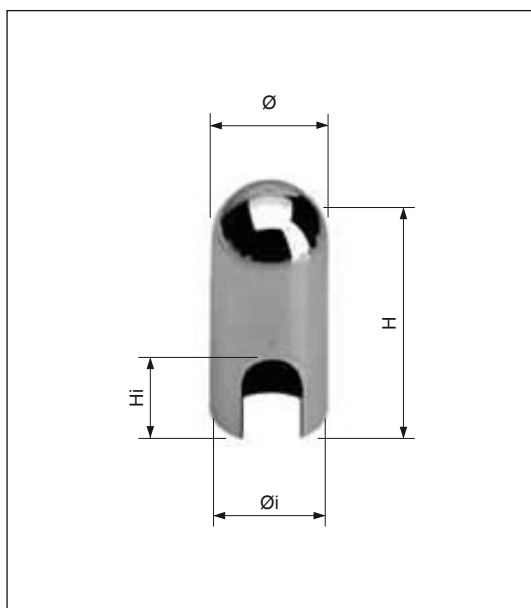

Covers

Rounded head, for mod. 119-113-116-117-118-120-156, surface-mounted on timber systems

Order Specifications

Material	Article	\varnothing	\varnothing_i	H	H_i
ABS	E00137.13.XX	15	13	30	10
	E00137.14.XX	15,5	14	32,5	11

NB. Refer to the price list in force to check the availability of the finishes.

Covers

Rounded head, for mod. 119-113-116-117-118-120-156, surface-mounted on timber systems

Order Specifications

Material	Article	\varnothing	\varnothing_i	H	H_i
ALUMINIUM	E21000.13.XX	14	13	30	10,5
	E21001.14.XX	15	14	32,5	12,5