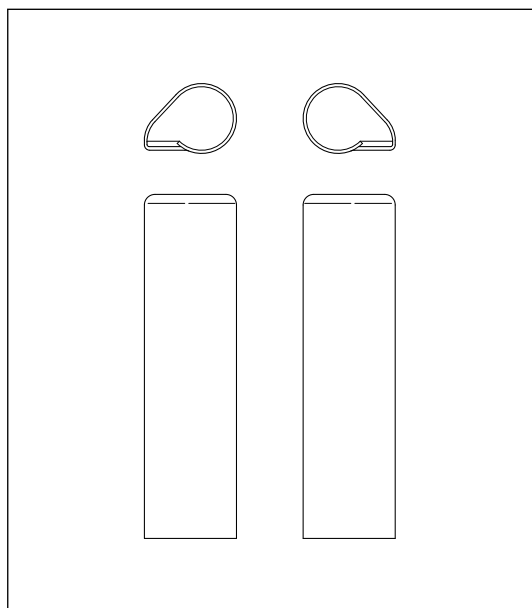

Covers for corner support

Corner hinge

Order Specifications

Article	Type
A51326.01.XX	rh
A51326.02.XX	lh

Note. Refer to the price list in force to check the availability of the finishes.