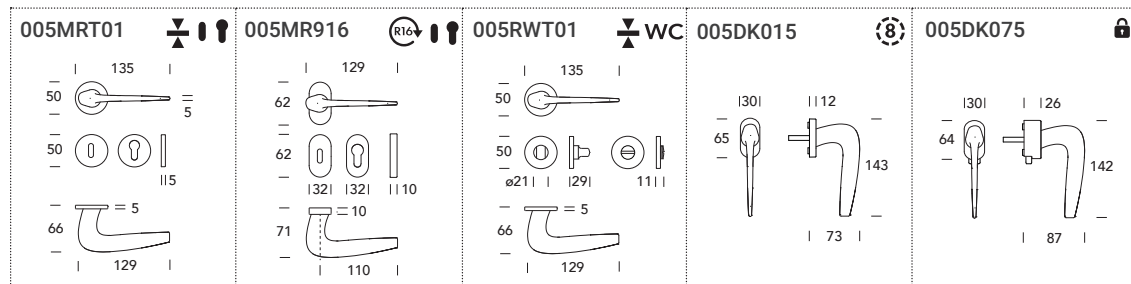

DESIGNER
A. PAOLO SCARPELLINI

Finiture Finishes

ZSC
Satinato cromato
Satin Chrome

ZCR
Cromato
Chrome

NR
Nero opaco RAL 9005
Matt Black RAL 9005

Coordinated Design

TeknoMetal |
 Rosetta Slim 5mm
Slim Rose 5mm |
 R16 System |
 Foro Chiave
Keyhole |
 Foro Yale
E. profile cylinder |
 ● round