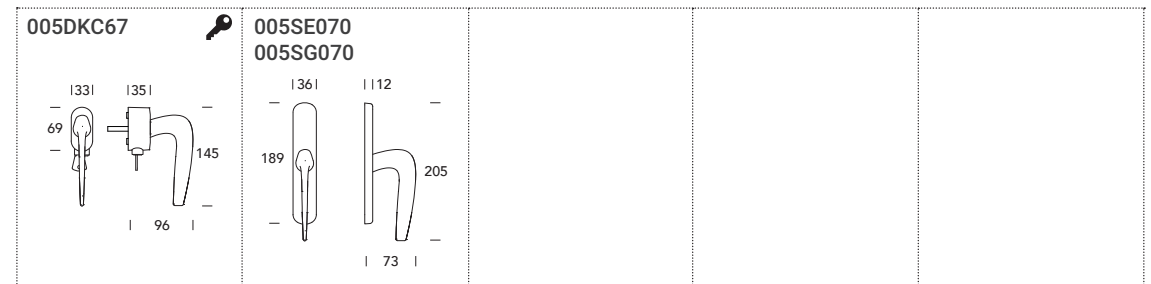

WC Nottolino bagno
Bathroom turn |
8 Scatti
8 Positions |
SECURBLOCK |
SECURKEY |
Nero soft touch
Black soft touch