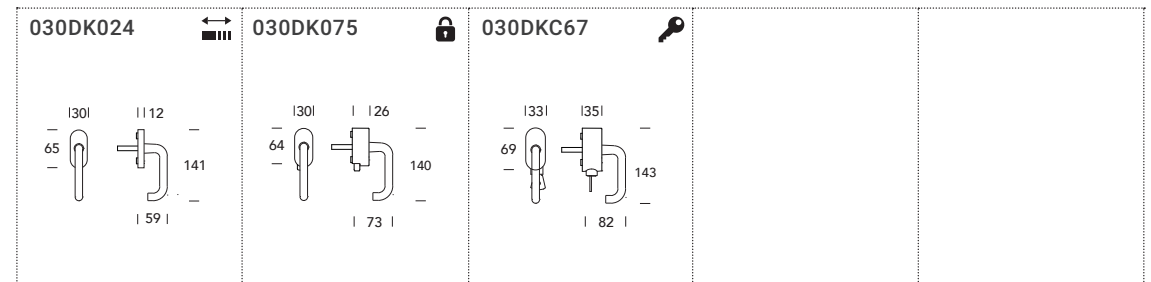

Finiture Finishes

LV
Lucido verniciato
Polished varnished

OC
Cromato
Chrome

OSC
Satinato cromato
Satin Chrome

NR
Nero opaco RAL 9005
Matt black RAL 9005

Coordinated Design

Ottone Brass
 R16 System
 R1 System
 Foro Chiave Keyhole
 Foro Yale E. profile cylinder
 round