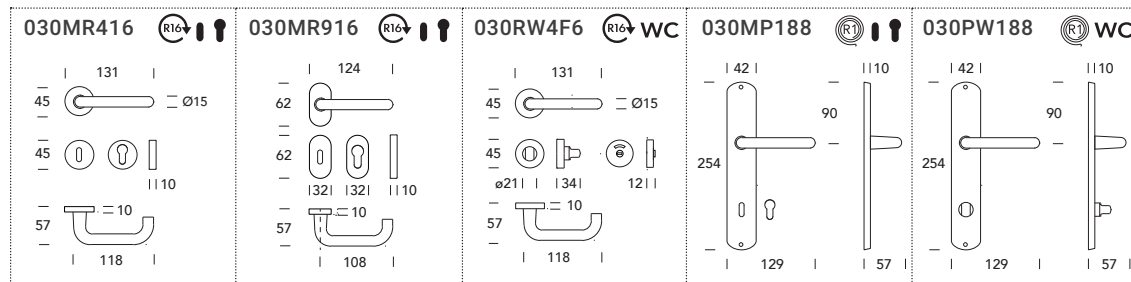

Finiture Finishes

LV
Lucido verniciato
Polished varnished

OC
Cromato
Chrome

OSC
Satinato cromato
Satin Chrome

NR
Nero opaco RAL 9005
Matt black RAL 9005

Coordinated Design

Ottone Brass
 R16 System
 R1 System
 Foro Chiave Keyhole
 Foro Yale E. profile cylinder
 round