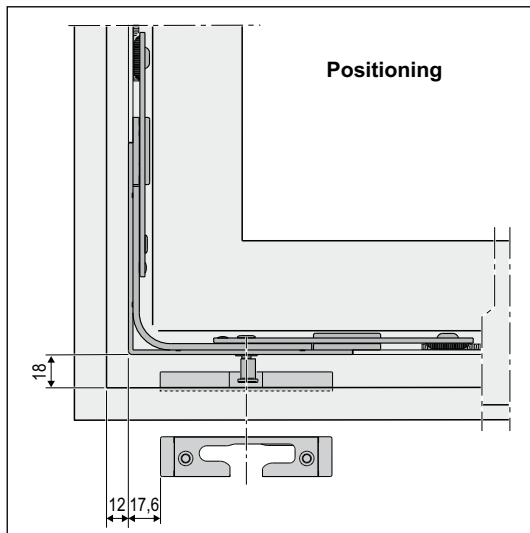

## Threshold seat 22x8

Opening system	Tilt&Turn
Stroke	18+18 mm
Material	Steel and plastic
Mounting	N° 2 3.5/4.3x25 mm screws, with thread suited to material used for frame construction.

THRESHOLDS COMPATIBLE

THRESHOLD TT GKG seat 22x8

THRESHOLD PVC ALUPLAST

THRESHOLD PVC KBE

### Order Specifications

Article	Type	Dimensions mm
A514DX.FM.65	rh	22x94,5x8,5
A514SX.FM.65	lh	22x94,5x8,5