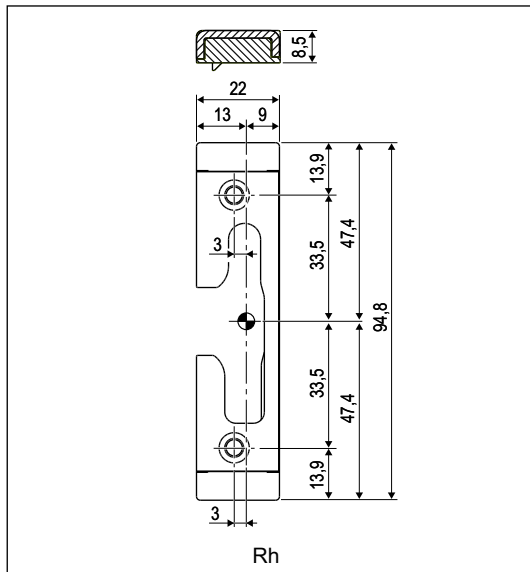

## Threshold seat 22x8

Opening system	Tilt&Turn
Stroke	18+18 mm
Material	Steel and plastic
Mounting	N° 2 3.5/4.3x25 mm screws, with thread suited to material used for frame construction.

THRESHOLDS COMPATIBLE

### Order Specifications

Article	Type	Dimensions mm
A514DX.FM.65	rh	22x94,5x8,5
A514SX.FM.65	lh	22x94,5x8,5