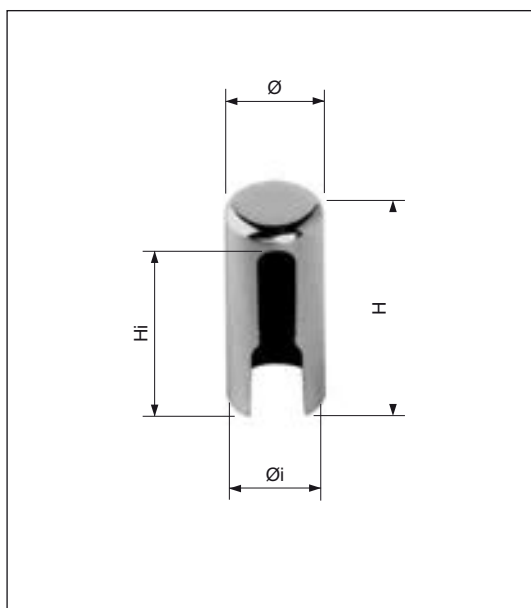

## Covers

For GENIUS model adjustable hinges, for third sash

### Order Specifications

Material	Article	$\varnothing$	$\varnothing_i$	H	$H_i$
ABS	E11162.14.XX	16	14	37	34

**NB.** Refer to the price list in force to check the availability of the finishes.