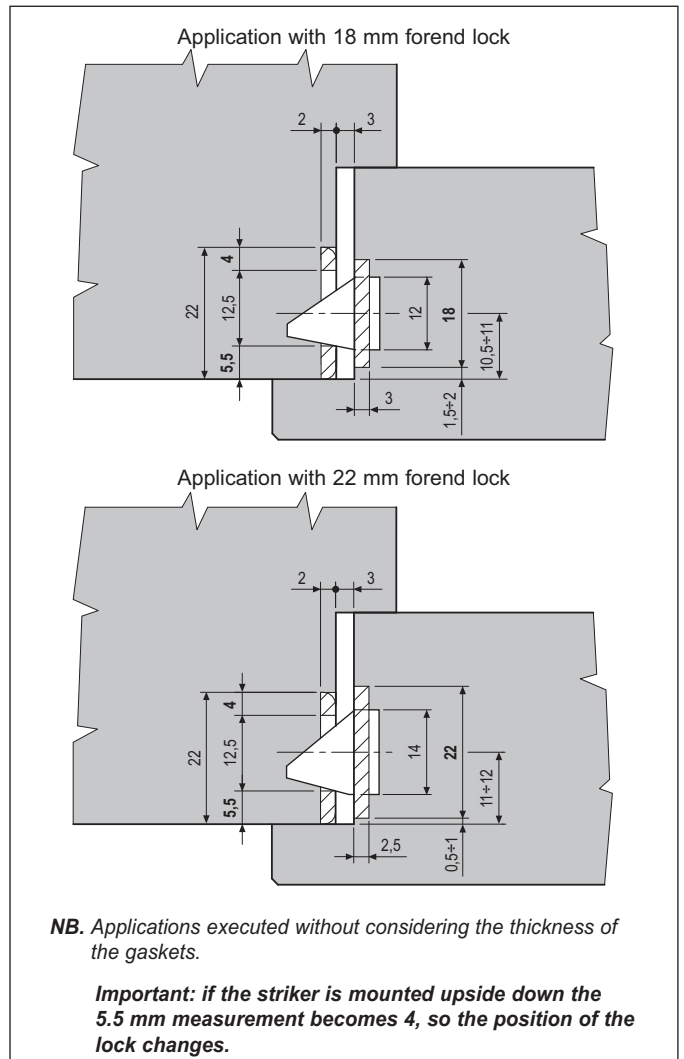

22x196 mm striker - round ends

Description

Steel or brass striker with round ends, 22 mm wide, 196 mm long. The edge is bevelled where the spring latch strikers for easier and smoother closing of the door. Suitable for both right and left-handed applications.

Selection & Application

Used in combination with Centro locks with spring latch and bolt, on interior doors with timber frame.

Mounting

Mill the frame according to the dimensions shown in the diagram. Install the striker flush with the edge of the frame. Fasten with two 4x25 mm screws.