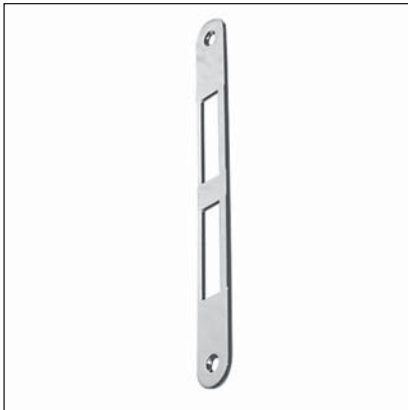

22x196 mm striker - round ends

Description

Steel or brass striker with round ends, 22 mm wide, 196 mm long. The edge is bevelled where the spring latch strikers for easier and smoother closing of the door. Suitable for both right and left-handed applications.

Selection & Application

Used in combination with Centro locks with spring latch and bolt, on interior doors with timber frame.

Mounting

Mill the frame according to the dimensions shown in the diagram. Install the striker flush with the edge of the frame. Fasten with two 4x25 mm screws.