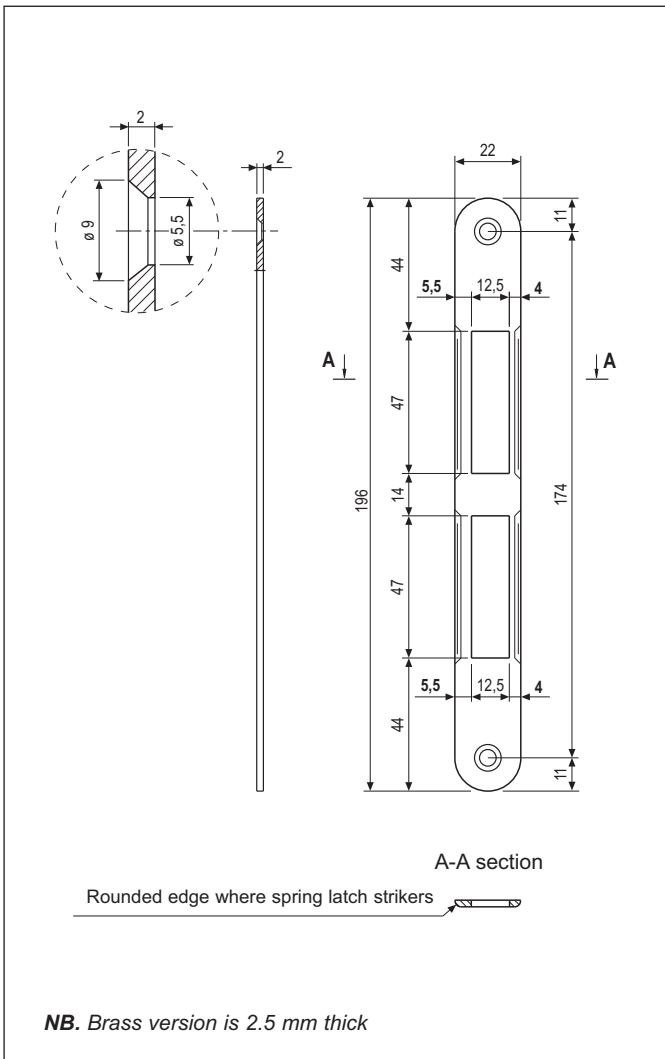

22x196 mm striker - round ends

Description

Steel or brass striker with round ends, 22 mm wide, 196 mm long. The edge is bevelled where the spring latch strikers for easier and smoother closing of the door. Suitable for both right and left-handed applications.

Selection & Application

Used in combination with Centro locks with spring latch and bolt, on interior doors with timber frame.

Mounting

Mill the frame according to the dimensions shown in the diagram. Install the striker flush with the edge of the frame. Fasten with two 4x25 mm screws.

Order Specifications

Material	SALES CODE		
	Ref.	Model	Finish code
STEEL	B01000	01	XX
BRASS	B01000	02	XX

NB. Refer to the price list in force to check the availability of the finishes.