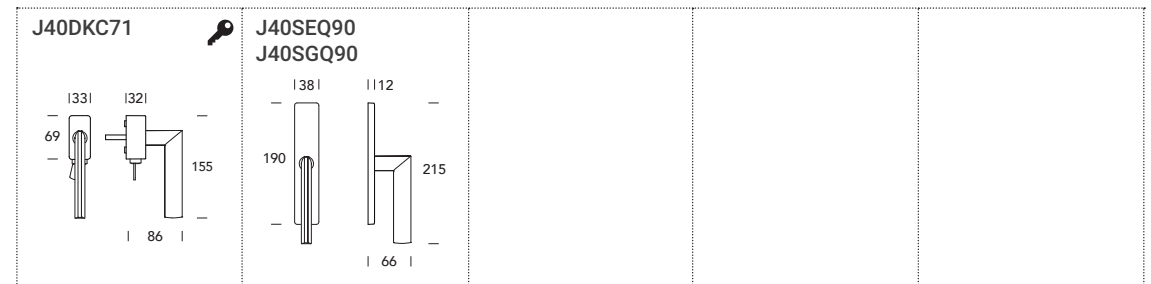

NR
Nero opaco RAL 9005
Matt black RAL 9005

Coordinated Design

TeknoMetal
 R16 System
 Foro Chiave Keyhole
 Foro Yale E. profile cylinder
 WC Nottolino bagno Bathroom turn
 square

8 Scatti 8 Positions
 SECURBLOCK
 SECURKEY