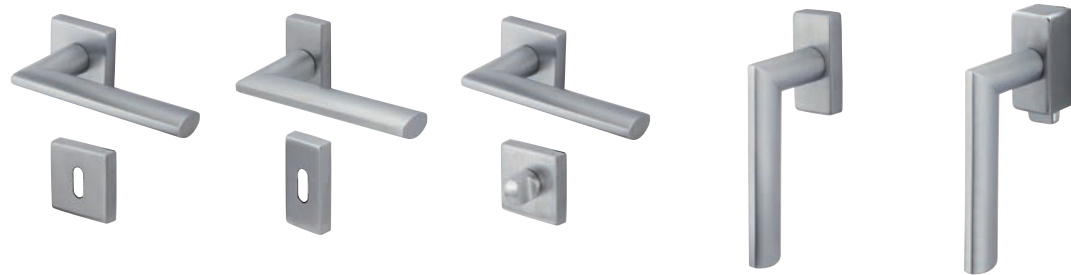

Ixia J40 / Q86

DESIGN **STUDIO REGUITTI**

Raffinata eleganza e design made in Italy sposano linee decise e tratti netti della maniglia IXIA, pensata per coniugare comfort e design attraverso l'attento studio delle spigolature, delle proporzioni e delle finiture.

Refined elegance and made in Italy design meet the clean lines of IXIA, designed to combine comfort and beauty by the reasoned balance of proportions, niches and angles.

Finiture Finishes

ZSC
Satinato Cromato
Satin Chrome

NR
Nero opaco RAL 9005
Matt black RAL 9005

Coordinated Design

TeknoMetal
 R16 System
 Foro Chiave Keyhole
 Foro Yale E. profile cylinder
 WC Nottolino bagno Bathroom turn
 square

8 Scatti 8 Positions
 SECURBLOCK
 SECURKEY