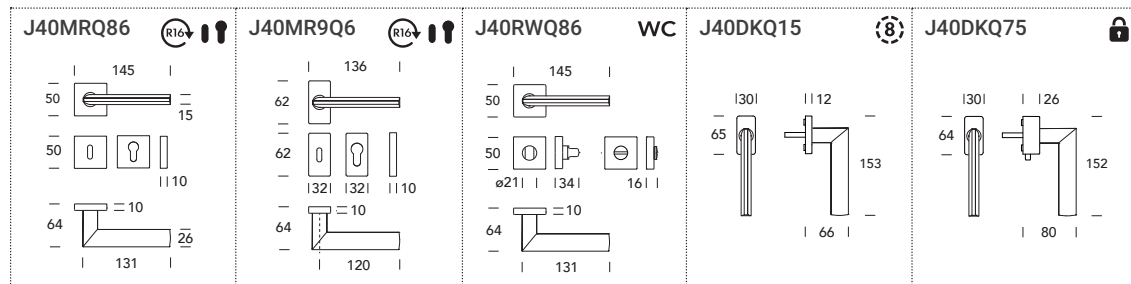

NR
Nero opaco RAL 9005
Matt black RAL 9005

Coordinated Design

TeknoMetal
 R16 System
 Foro Chiave Keyhole
 Foro Yale E. profile cylinder
 WC Nottolino bagno Bathroom turn
 square

8 Scatti 8 Positions
 SECURBLOCK
 SECURKEY