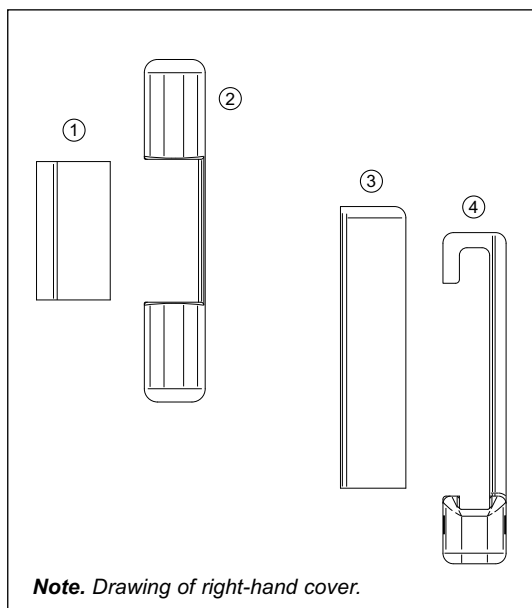

## Stay support and corner hinge

### Order Specifications - Kit

Article	Type
A51301.01.XX	rh
A51301.02.XX	lh

### Order Specifications

Ref.	Article	Type	Description
①	A51323.00.XX		Stay support - sash part
②	A51322.00.XX		Stay support - frame part
③	A51321.01.XX	rh	Corner hinge - sash part
	A51321.02.XX	lh	Corner hinge - sash part
④	A51320.01.XX	rh	Corner hinge - frame part
	A51320.02.XX	lh	Corner hinge - frame part