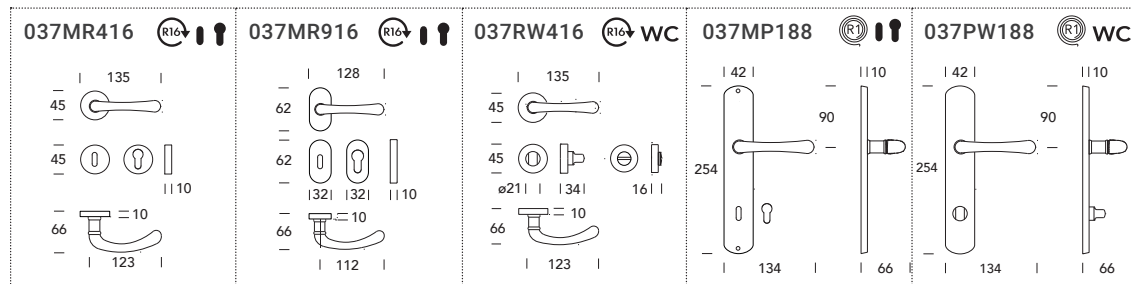

## Coordinated Design

Ottone  
Brass

R16 System

R1 System

Foro Chiave  
Keyhole

Foro Yale  
E. profile cylinder

round

MANIGLIE  
HANDLES