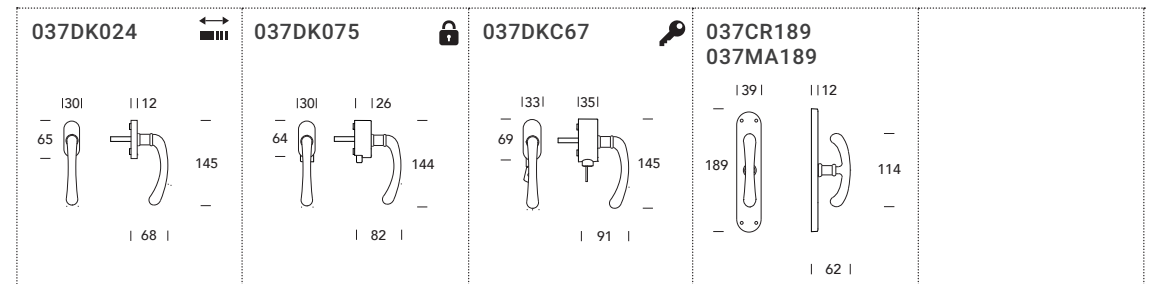

WC Nottolino bagno
Bathroom turn

Autoregolante
Self adjusting

SECURBLOCK

SECURKEY