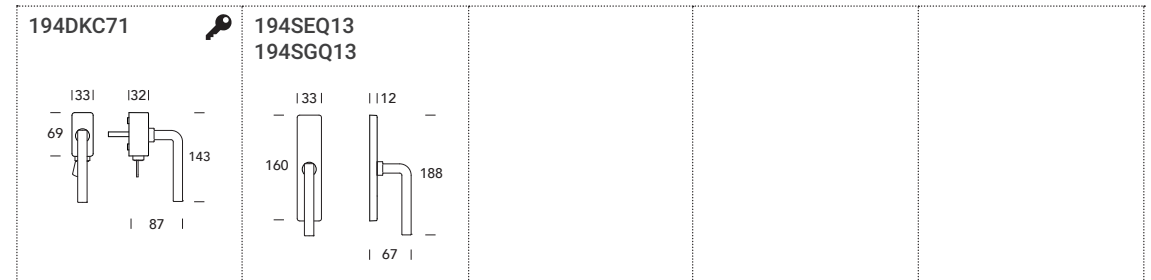

Finiture Finishes

ZSC
Satinato Cromato
Satin Chrome

Coordinated Design

TeknoMetal |
 R16 System |
 Foro Chiave Keyhole |
 Foro Yale E. profile cylinder |
 WC Nottolino bagno Bathroom turn |
 square

8 Scatti 8 Positions |
 SECURBLOCK |
 SECURKEY