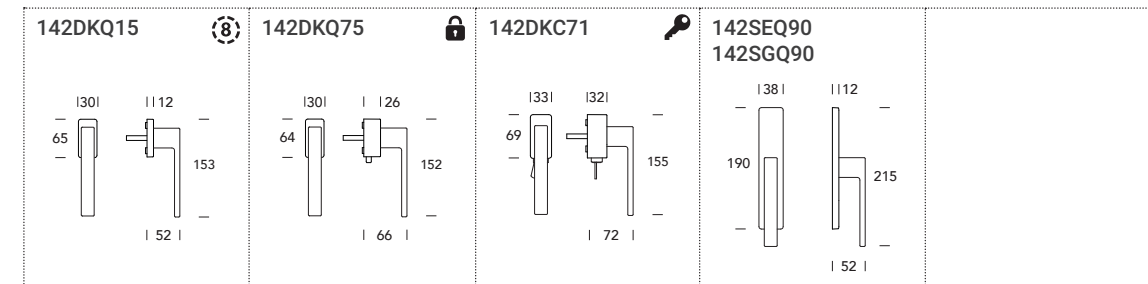

Finiture Finishes

Coordinated Design

TeknoMetal |
 R16 System |
 R1 System |
 Foro Chiave Keyhole |
 Foro Yale E. profile cylinder

* Materiale ottone - Brass material

MANIGLIE
HANDLES

MODERN
STYLES

WC Nottolino bagno Bathroom turn |
 8 Scatti 8 Positions |
 SECURBLOCK |
 SECURKEY