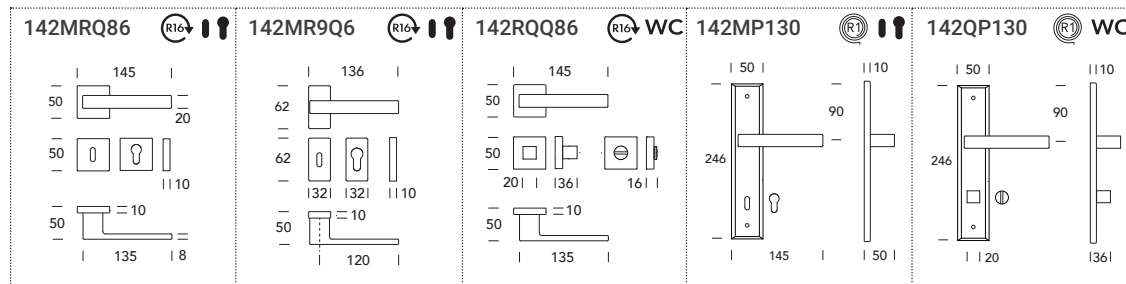

Q-Mini 142 / Q86

DESIGN **STUDIO REGUITTI**

Q-MINI reinterpreta in chiave minimal lo stile moderno dei best seller d'arredo mediante la riduzione delle proporzioni, per esaltare al meglio il design di ambienti contemporanei e di tendenza.

By reducing measurements and proportions, Q-MINI is the new expression of the minimalistic current trends typical of décor best-sellers, in order to enhance the style of modern and fashionable environments.

Finiture Finishes

Coordinated Design

TeknoMetal |
 R16 System |
 R1 System |
 Foro Chiave Keyhole |
 Foro Yale E. profile cylinder

* Materiale ottone - Brass material

MANIGLIE
HANDLES

MODERN
STYLES

WC Nottolino bagno Bathroom turn |
 8 Scatti 8 Positions |
 SECURBLOCK |
 SECURKEY