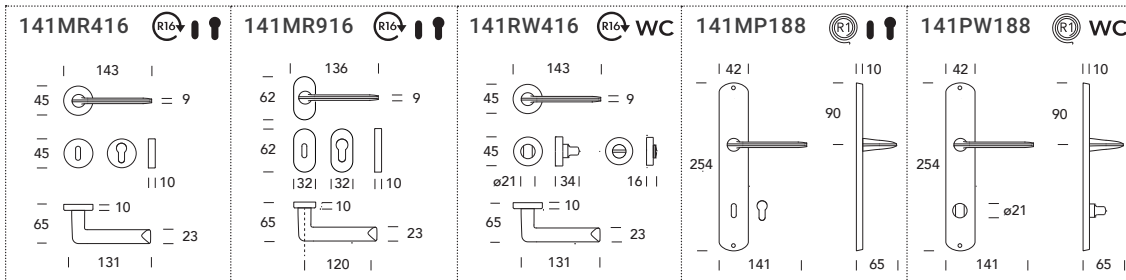

Finiture Finishes

ZSC
Satinato cromato
Satin Chrome

NR
Nero opaco RAL 9005
Matt black RAL 9005

PSB
PVD Satin black
PVD Satin black

Coordinated Design

TeknoMetal |
 R16 System |
 R1 System |
 Foro Chiave Keyhole |
 Foro Yale E. profile cylinder |
 ● round