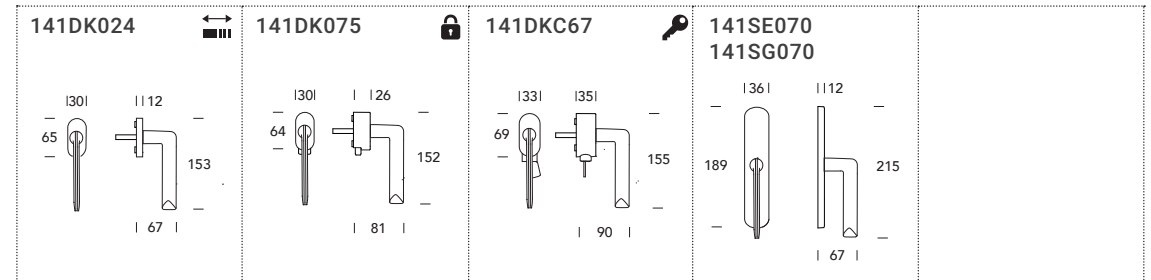

Finiture Finishes

ZSC
Satinato cromato
Satin Chrome

NR
Nero opaco RAL 9005
Matt black RAL 9005

PSB
PVD Satin black
PVD Satin black

Coordinated Design

TeknoMetal |
 R16 System |
 R1 System |
 Foro Chiave Keyhole |
 Foro Yale E. profile cylinder |
 ● round