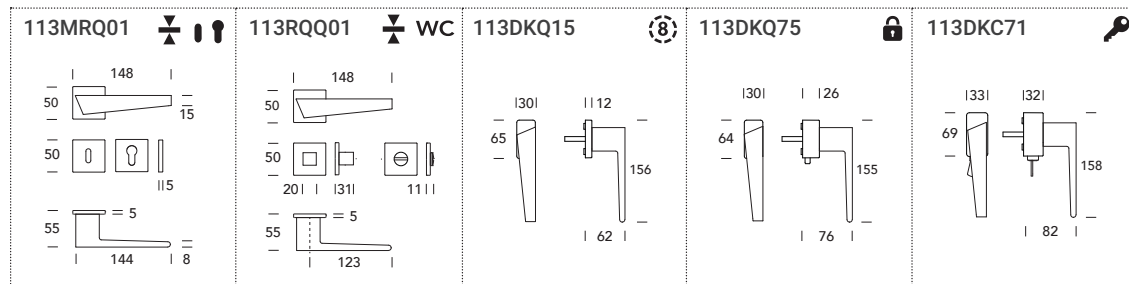

## Coordinated Design

TeknoMetal
 Rosetta Slim 5 mm  
Slim Rose 5 mm
 Foro Chiave  
Keyhole
 Foro Yale  
E. profile cylinder
 WC  
Nottolino bagno  
Bathroom turn
 square

8 Scatti  
8 Positions
 SECURBLOCK
 SECURKEY
 ANTIGERM™
 Nero soft touch  
Black soft touch