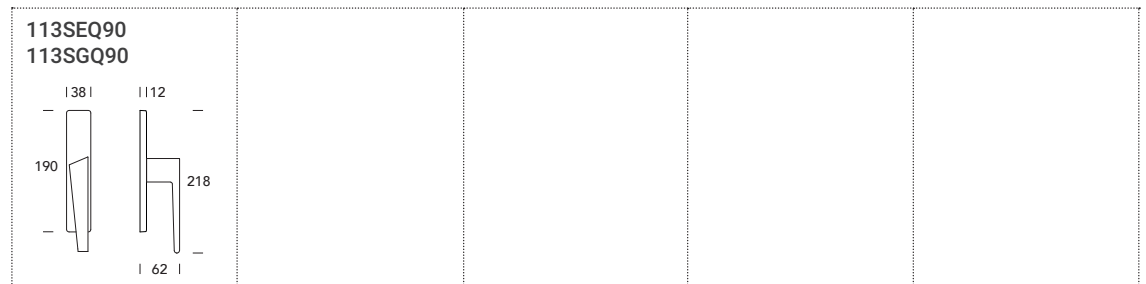

## Coordinated Design

TeknoMetal
 Rosetta Slim 5 mm  
Slim Rose 5 mm
 Foro Chiave  
Keyhole
 Foro Yale  
E. profile cylinder
 WC  
Nottolino bagno  
Bathroom turn
 square

8 Scatti  
8 Positions
 SECURBLOCK
 SECURKEY
 ANTIGERM™
 Nero soft touch  
Black soft touch