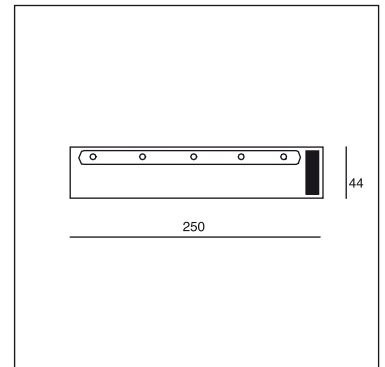

 Stilo AA
1,5V x 4 (alcaline)
1,2V x 4 (ricaricabili NiMH)

- bianco / white
- nero / black
- cromo / chrome
- alluminio / aluminium

CHARACTERISTICS

5 Led system with structure in thermoplastic material.
Lighting through a sensor of presence.