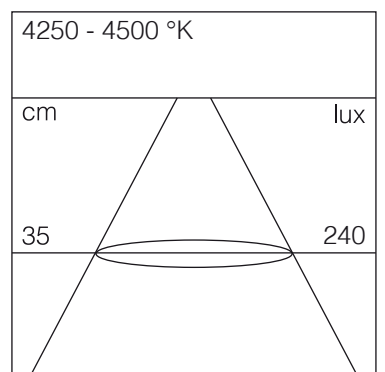

 Stilo AA
1,5V x 4 (alcaline)
1,2V x 4 (ricaricabili NiMH)

- bianco / white
- nero / black
- cromo / chrome
- alluminio / aluminium

CHARACTERISTICS

5 Led system with structure in thermoplastic material.
Lighting through a sensor of presence.